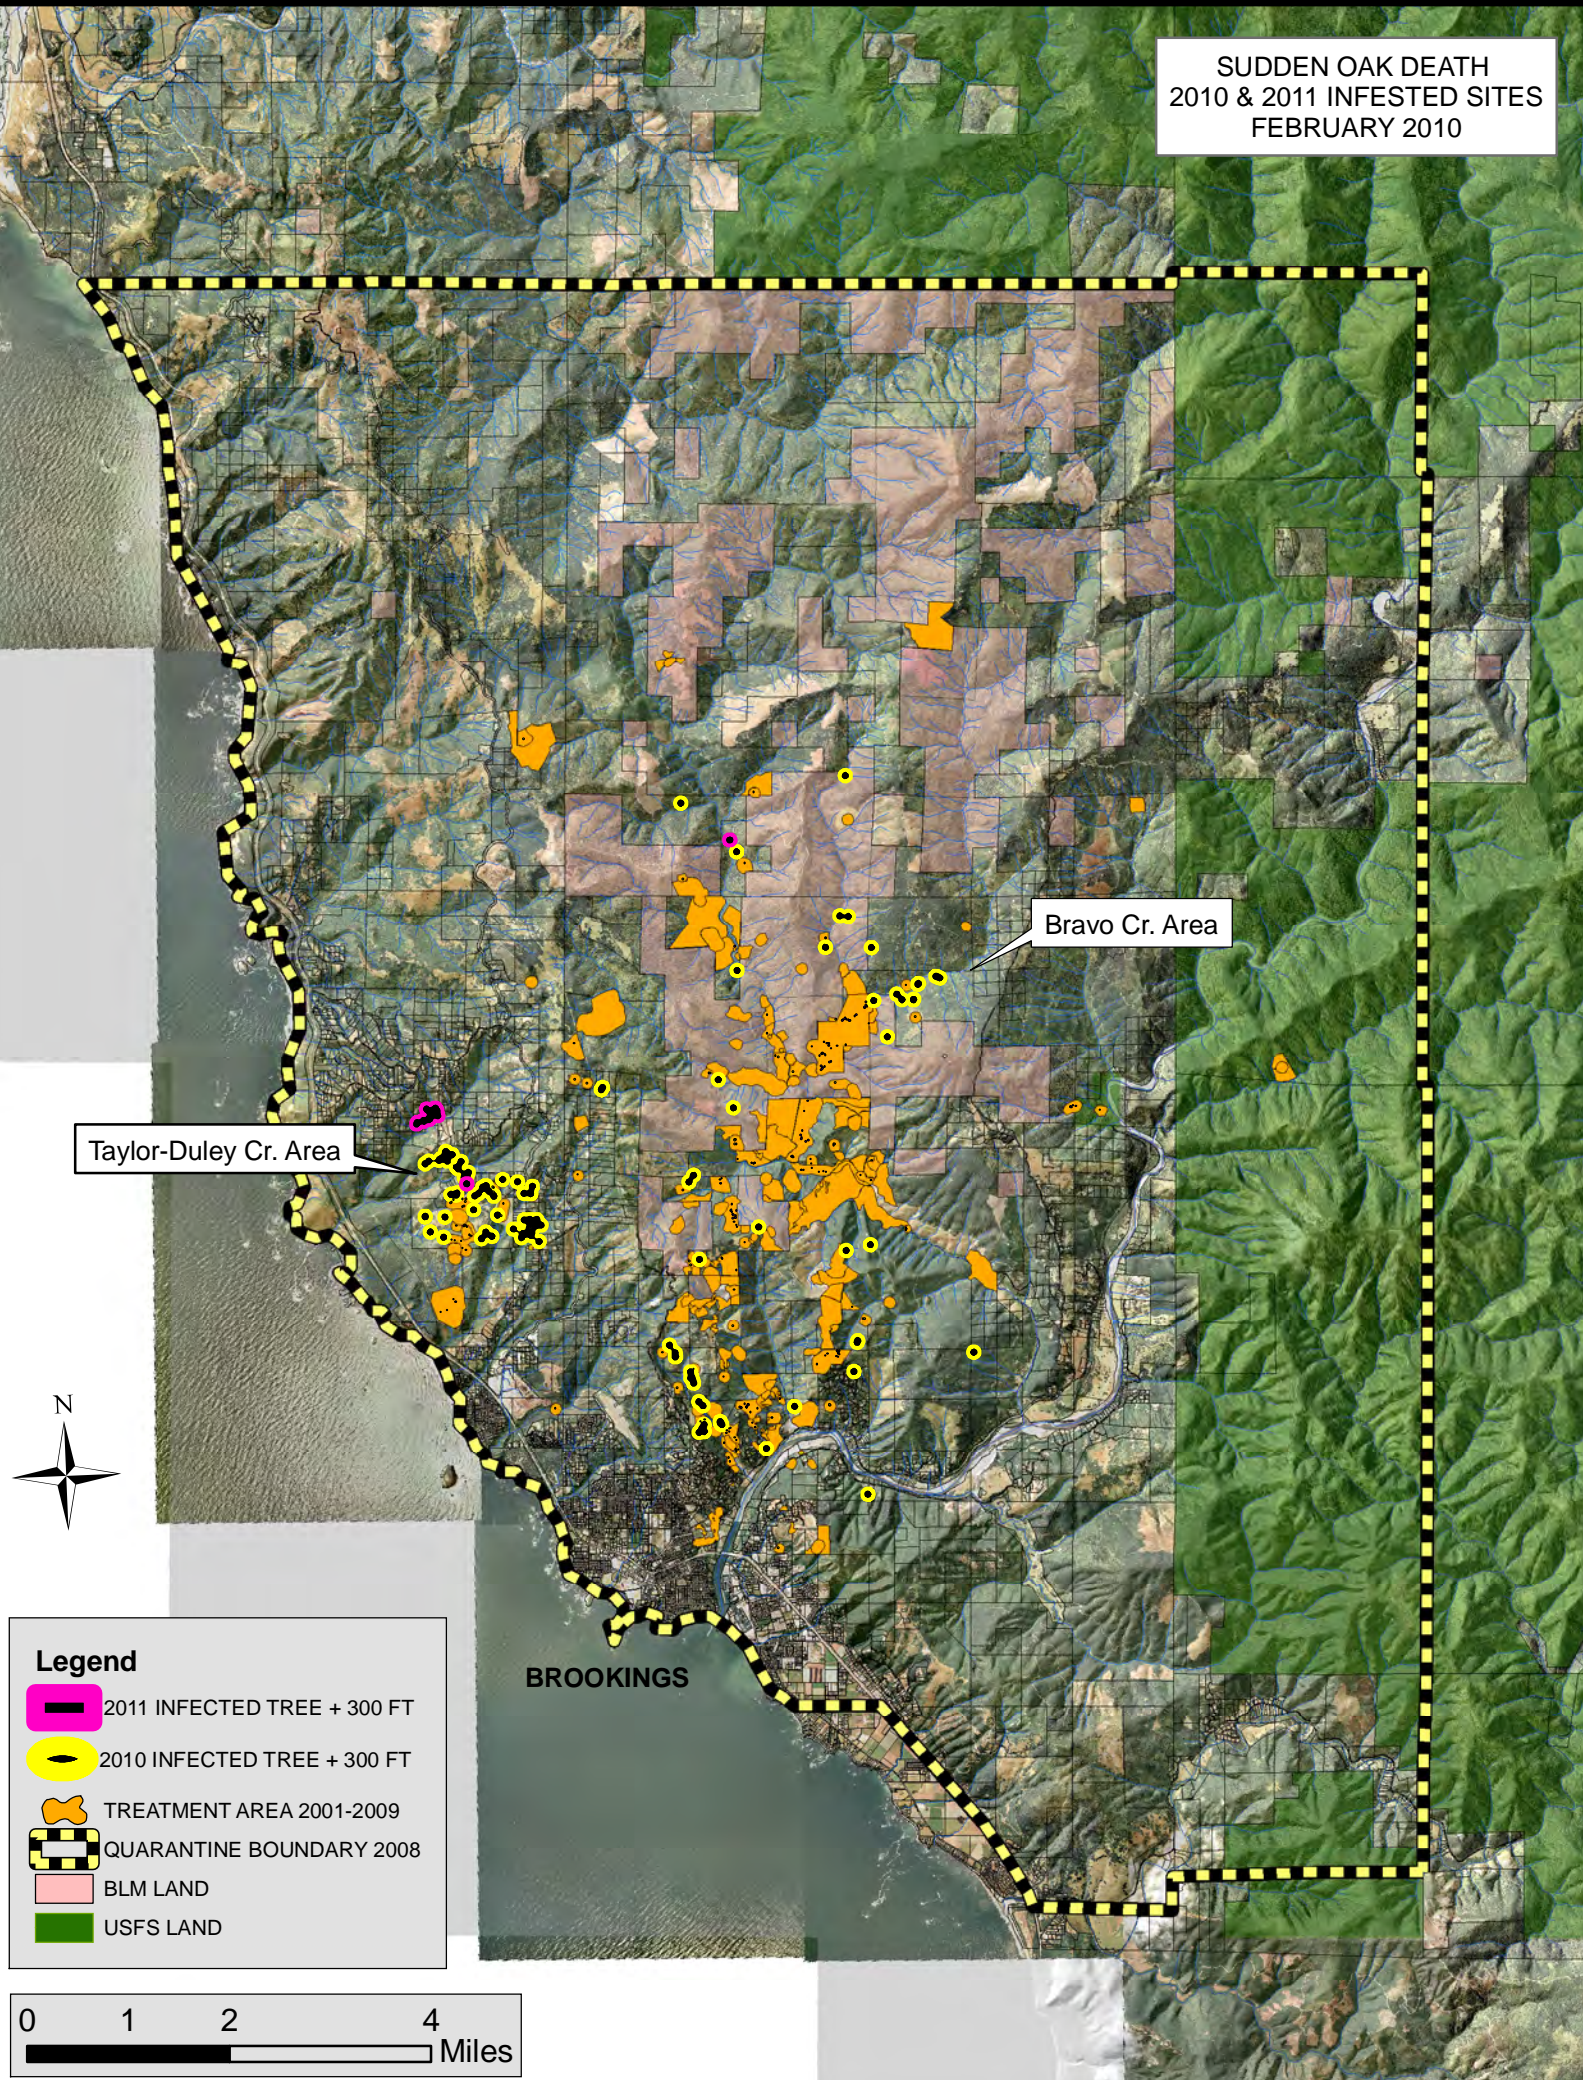

SUDDEN OAK DEATH
2010 & 2011 INFESTED SITES
FEBRUARY 2010

Taylor-Duley Cr. Area

Bravo Cr. Area

BROOKINGS

Legend

- 2011 INFESTED TREE + 300 FT
- 2010 INFESTED TREE + 300 FT
- TREATMENT AREA 2001-2009
- QUARANTINE BOUNDARY 2008
- BLM LAND
- USFS LAND