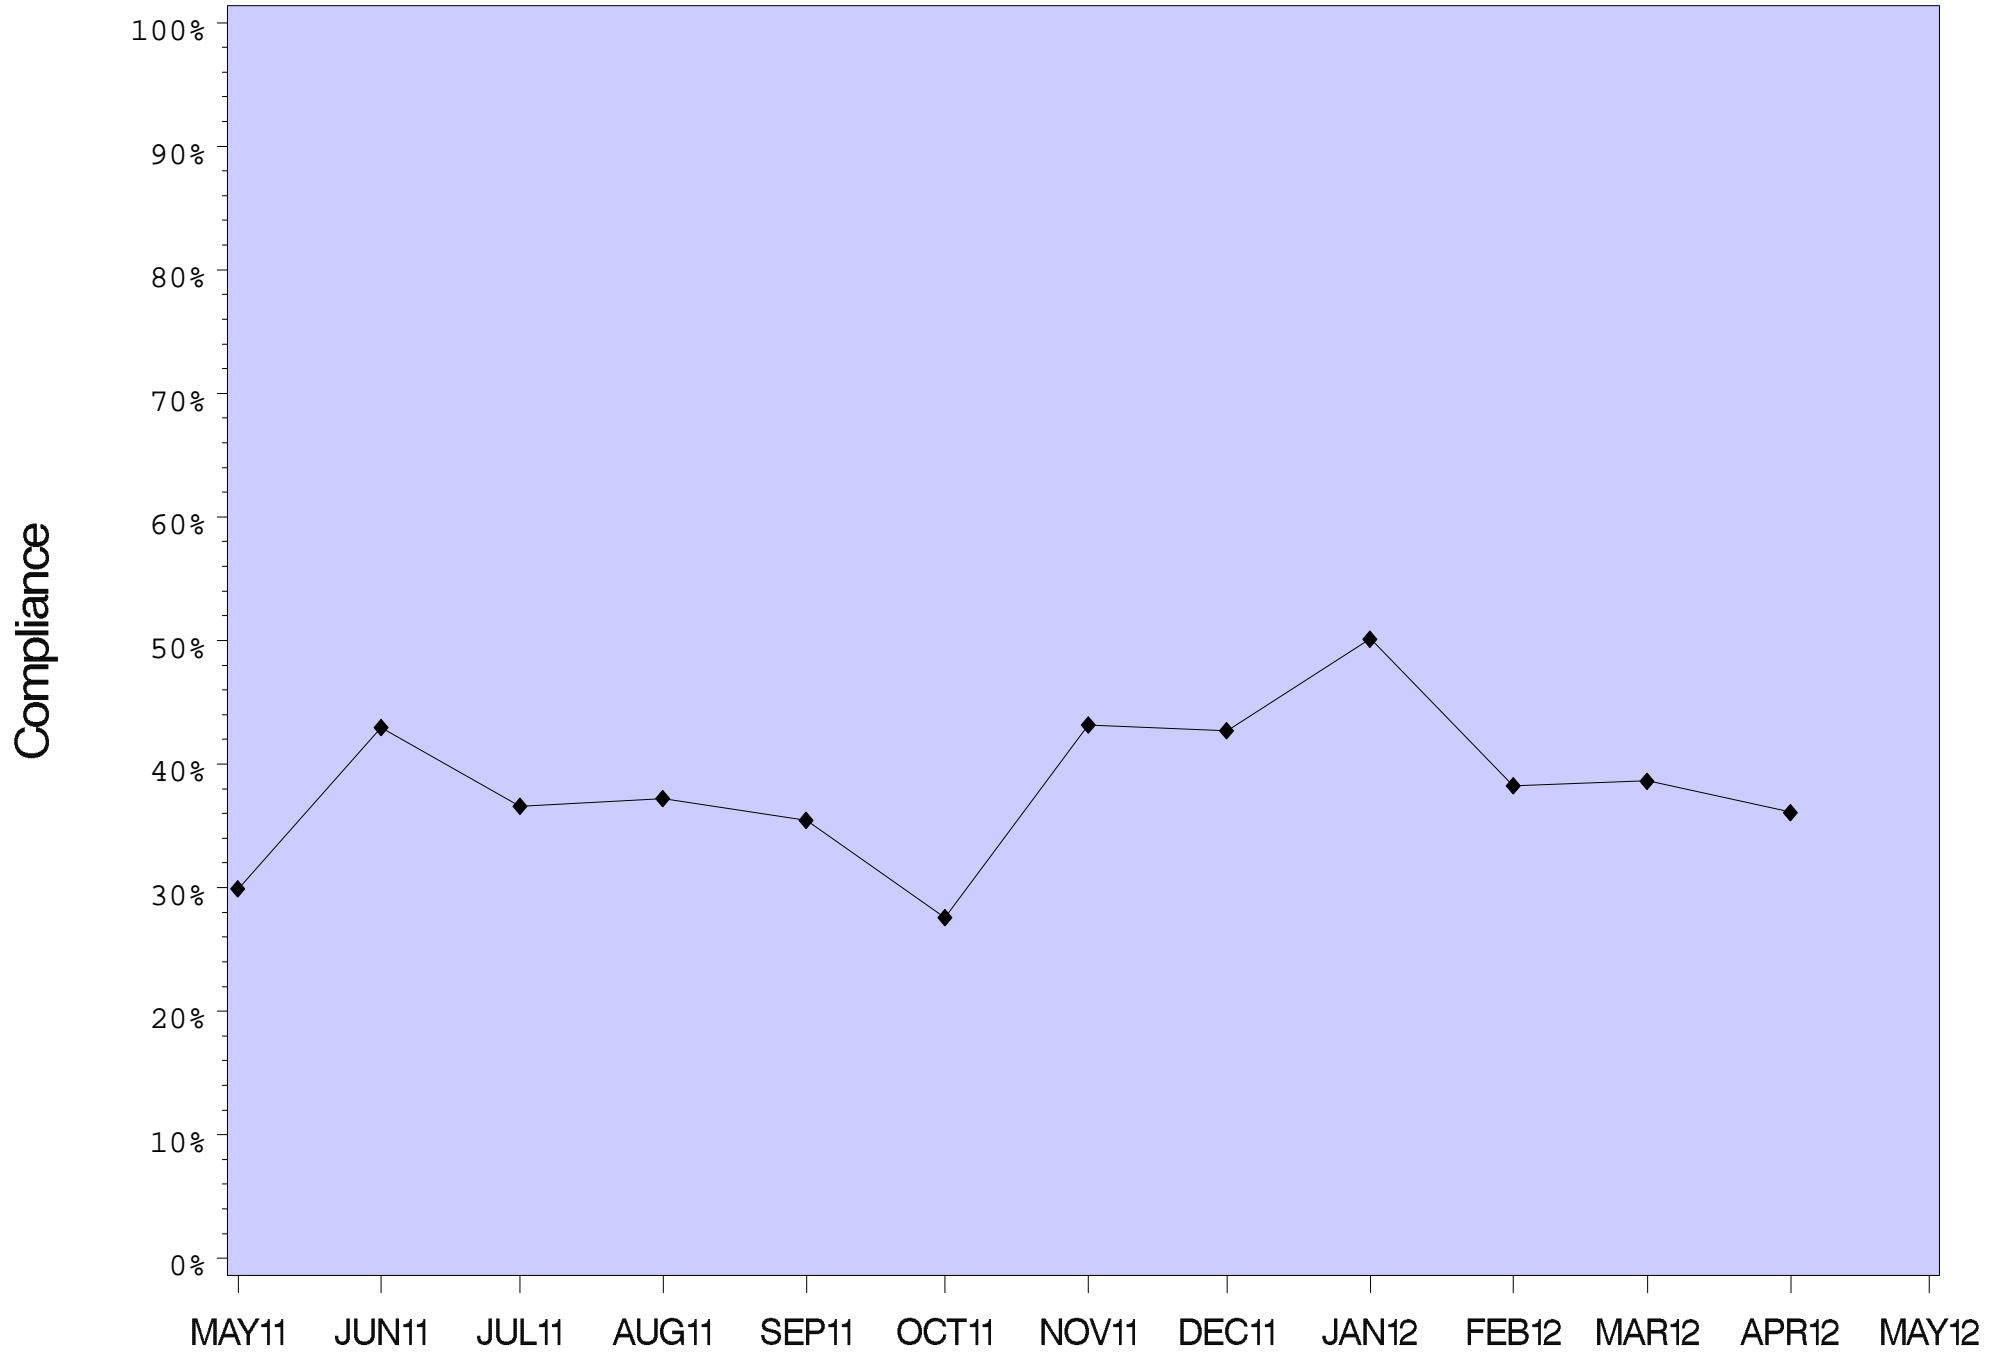

SRCI Minimum

TWO RIVERS CORRECTIONAL INSTITUTION

TRCI Minimum

WARNER CREEK CORRECTIONAL FACILITY

ALL OREGON INSTITUTIONS