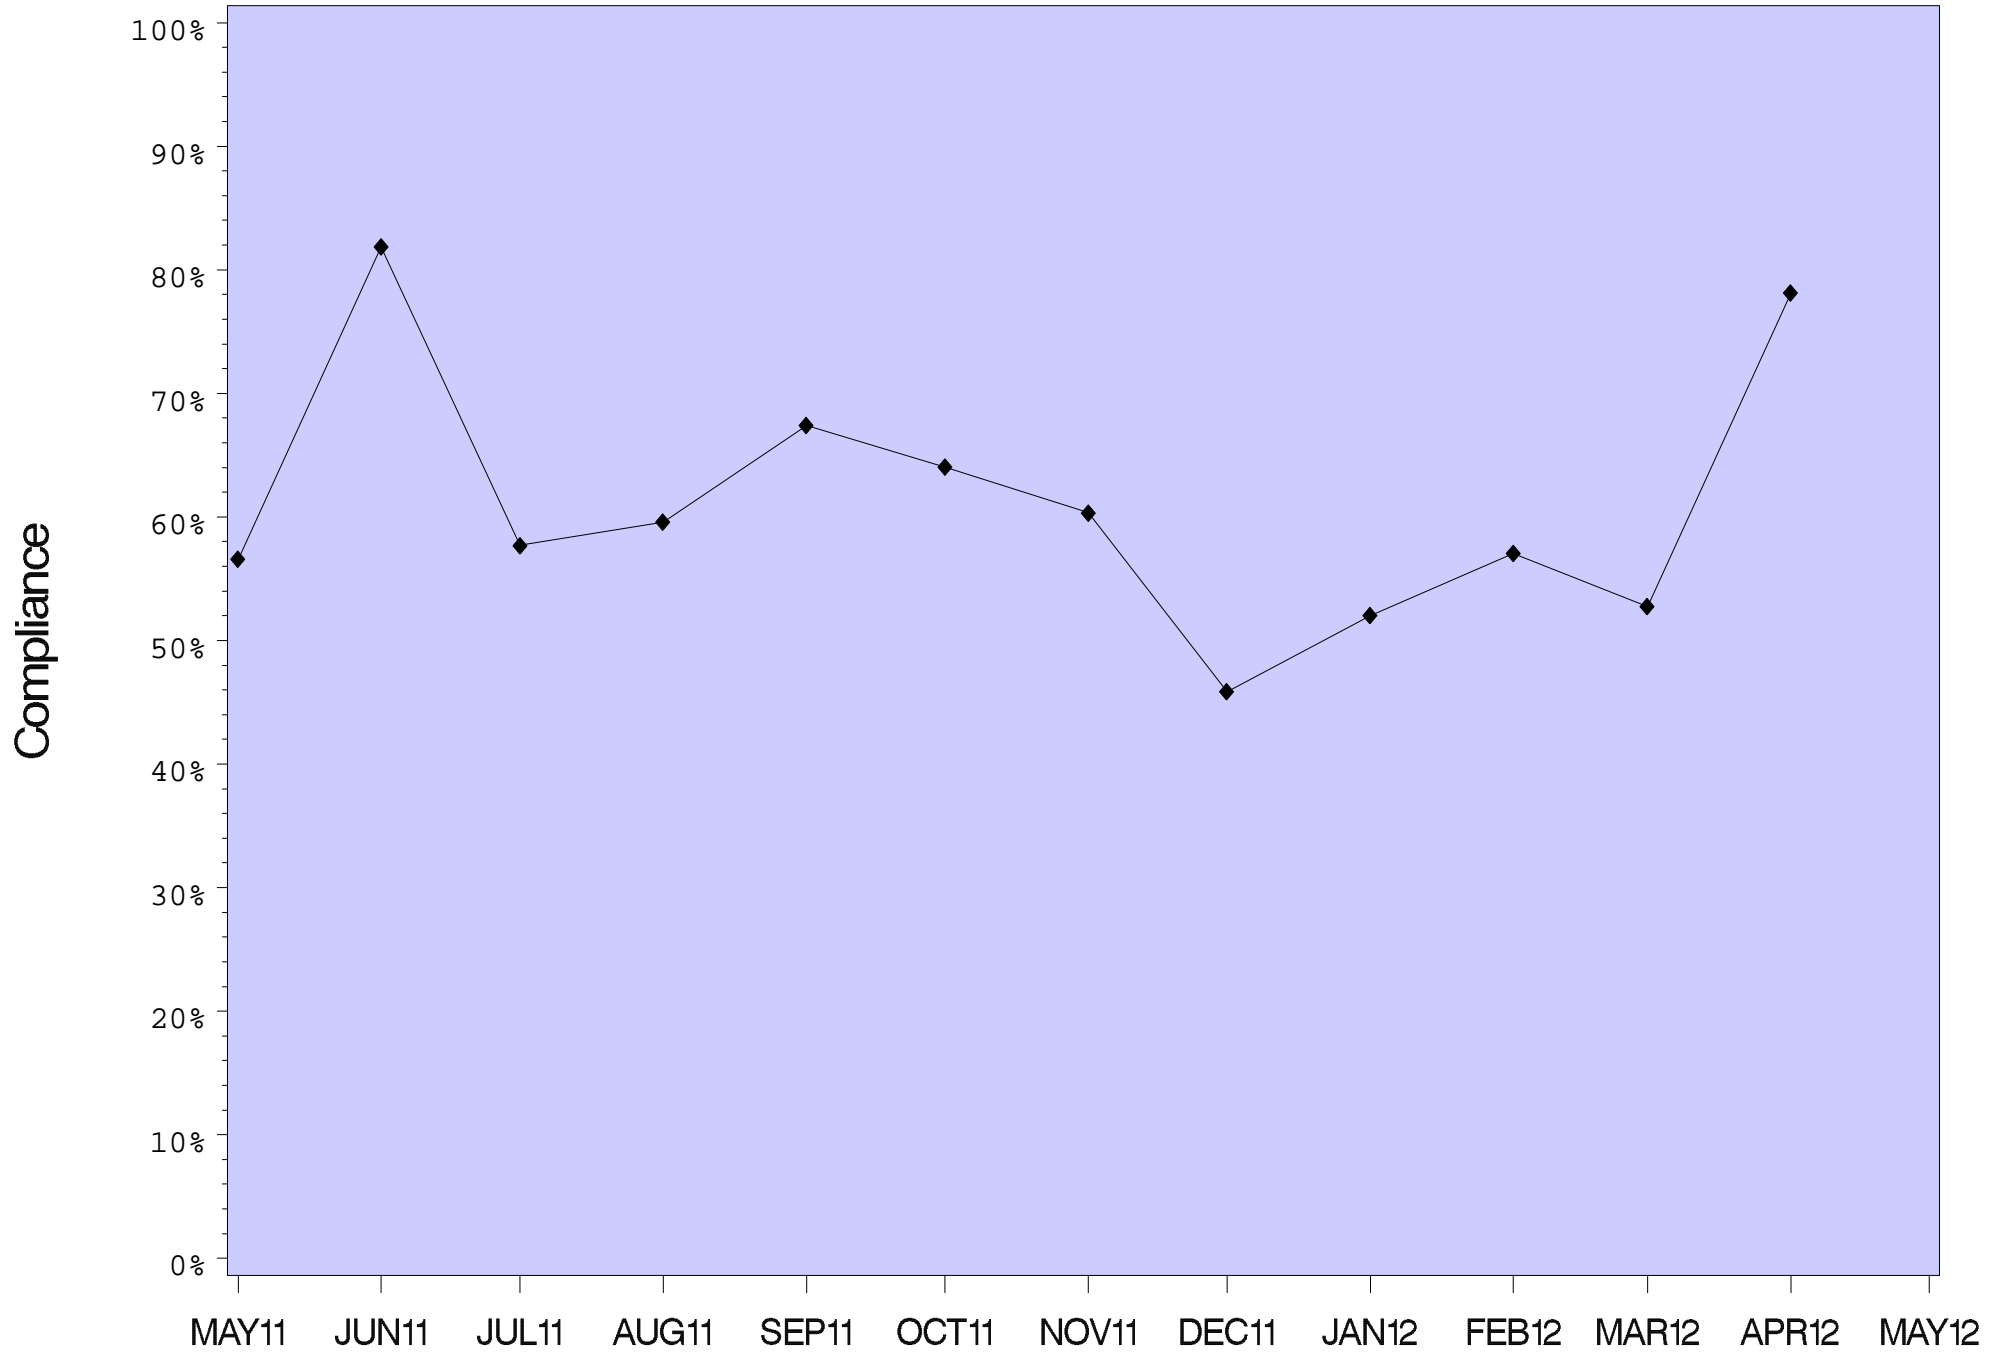

OREGON STATE CORRECTIONAL INSTITUTION

OREGON STATE PENITENTIARY

POWDER RIVER CORRECTIONAL FACILITY

SHUTTER CREEK CORRECTIONAL INSTITUTION

SANTIAM CORRECTIONAL INSTITUTION

SOUTH FORK FOREST CAMP

SNAKE RIVER CORRECTIONAL INSTITUTION

SRCI Minimum

TWO RIVERS CORRECTIONAL INSTITUTION

TRCI Minimum

WARNER CREEK CORRECTIONAL FACILITY

ALL OREGON INSTITUTIONS