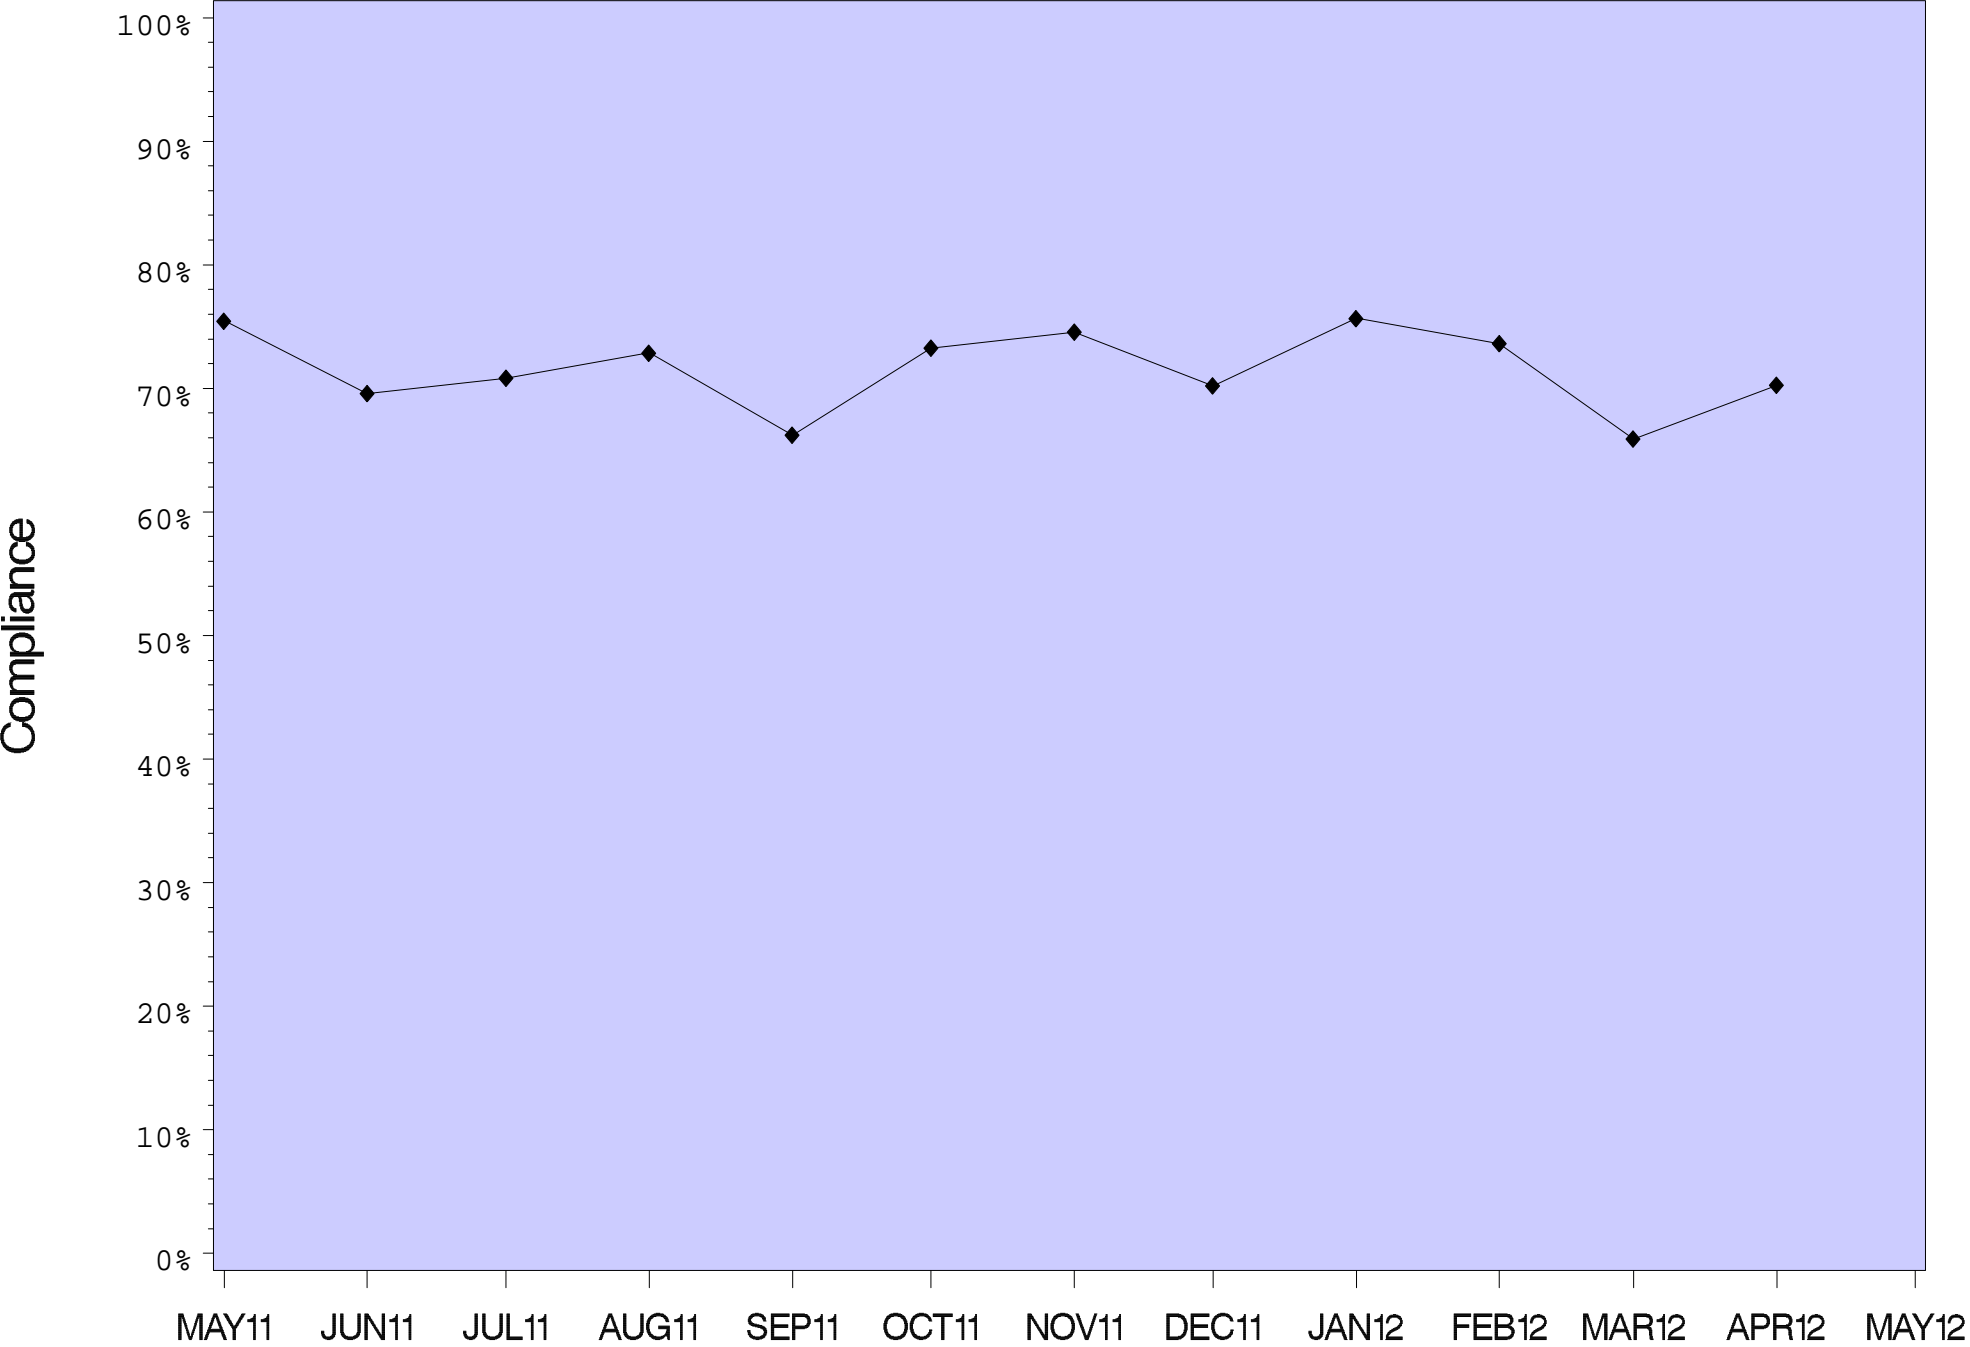

COFFEE CREEK CORRECTIONAL FACILITY

CCCF Minimum

Coffee Creek Intake Center

COLUMBIA RIVER CORRECTIONAL INSTITUTION

DEER RIDGE CORRECTIONAL INSTITUTION

DRCI Minimum

EASTERN OREGON CORRECTIONAL INSTITUTION

MILL CREEK CORRECTIONAL FACILITY

SRCI Minimum

TWO RIVERS CORRECTIONAL INSTITUTION

TRCI Minimum

WARNER CREEK CORRECTIONAL FACILITY

ALL OREGON INSTITUTIONS