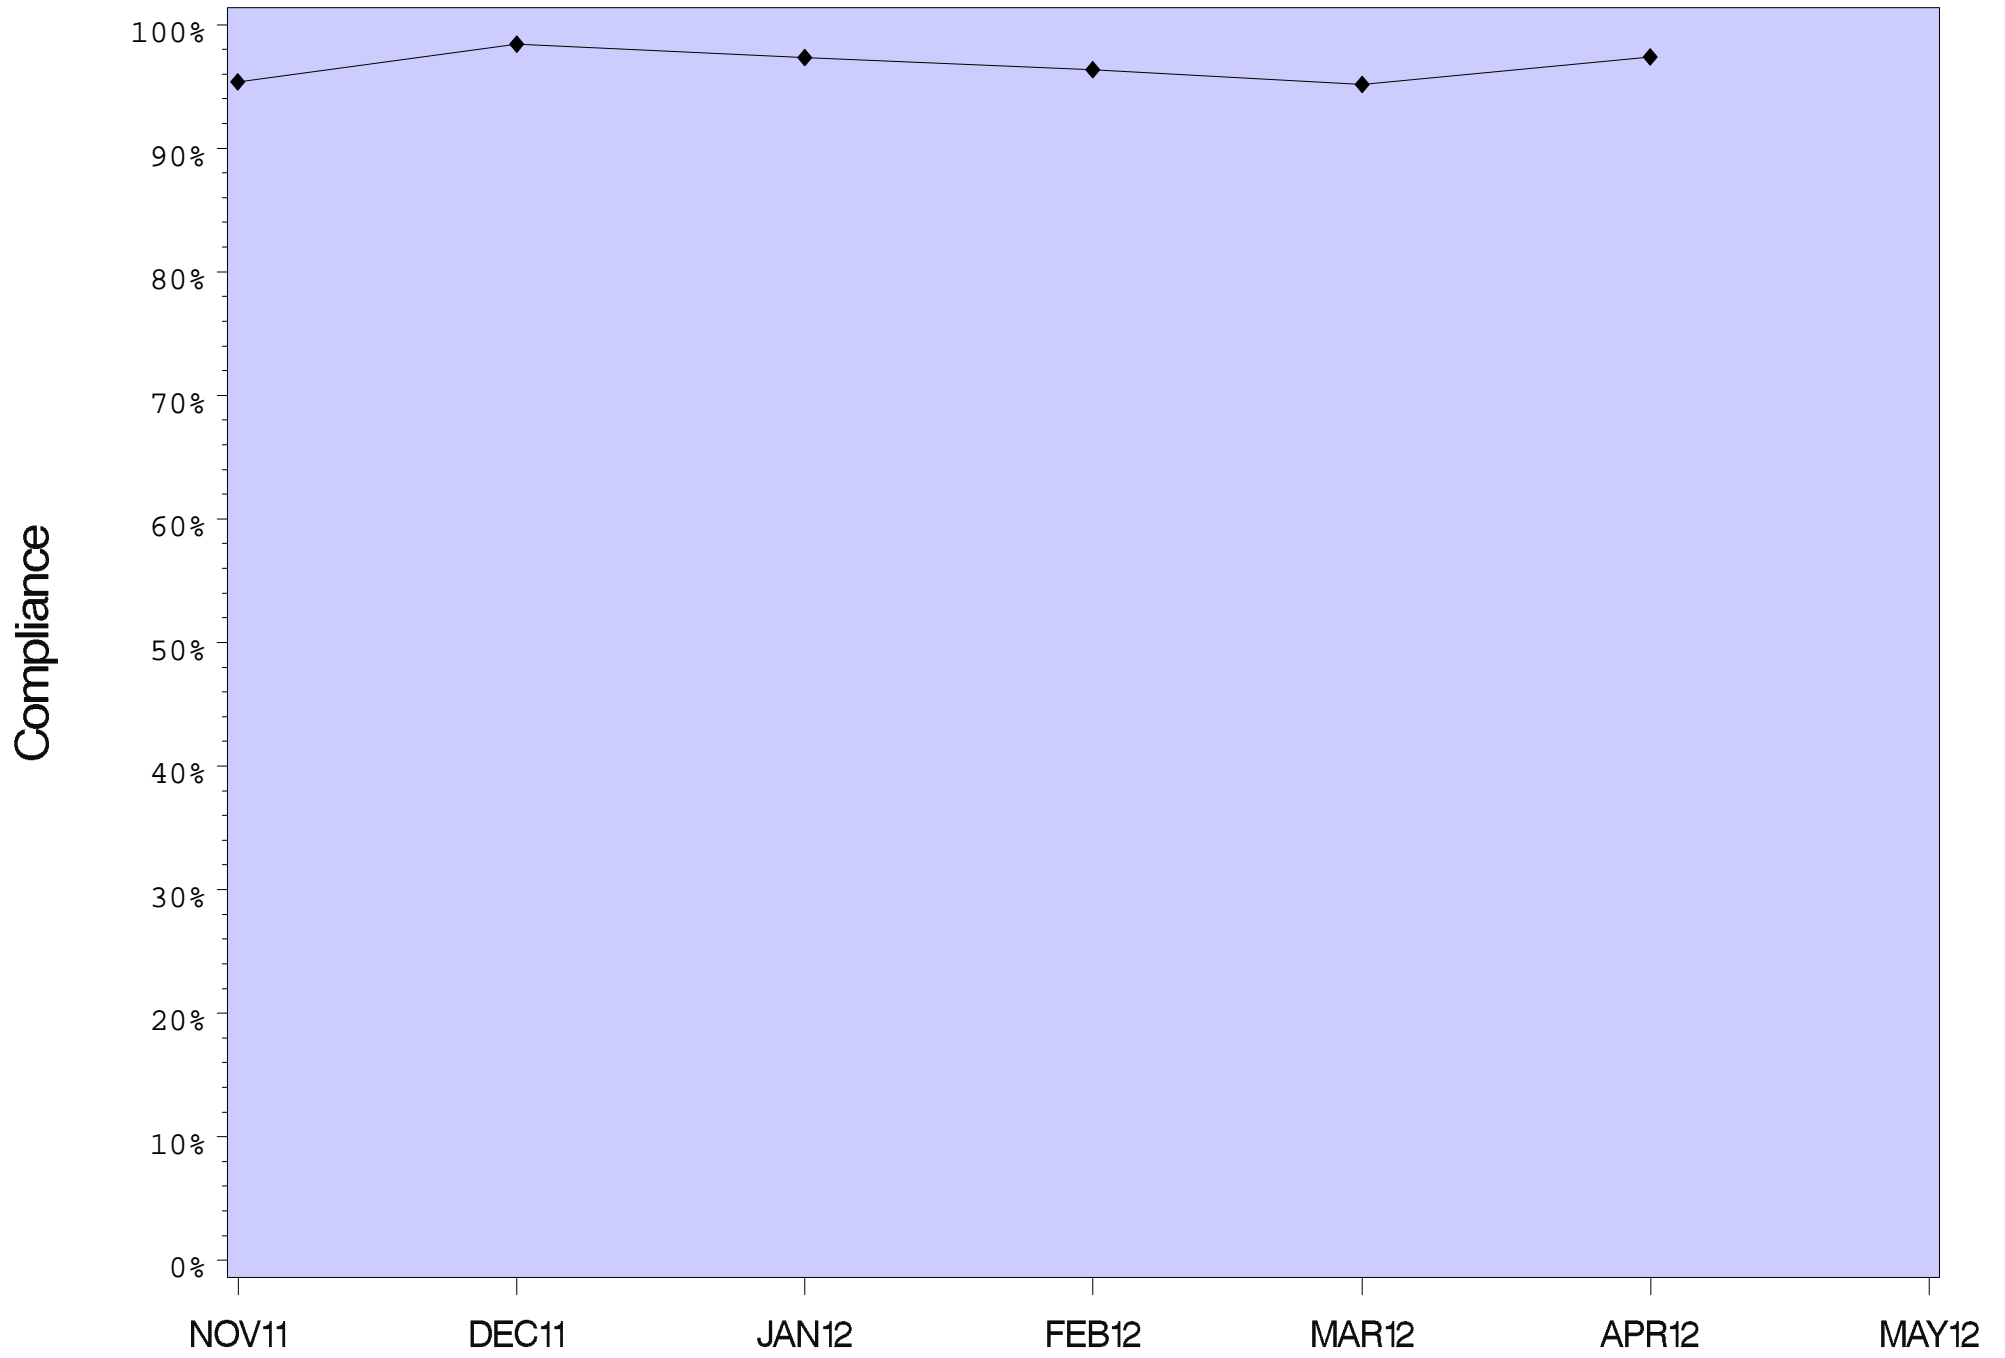

SRCI Minimum

TWO RIVERS CORRECTIONAL INSTITUTION

TRCI Minimum

WARNER CREEK CORRECTIONAL FACILITY

ALL OREGON INSTITUTIONS