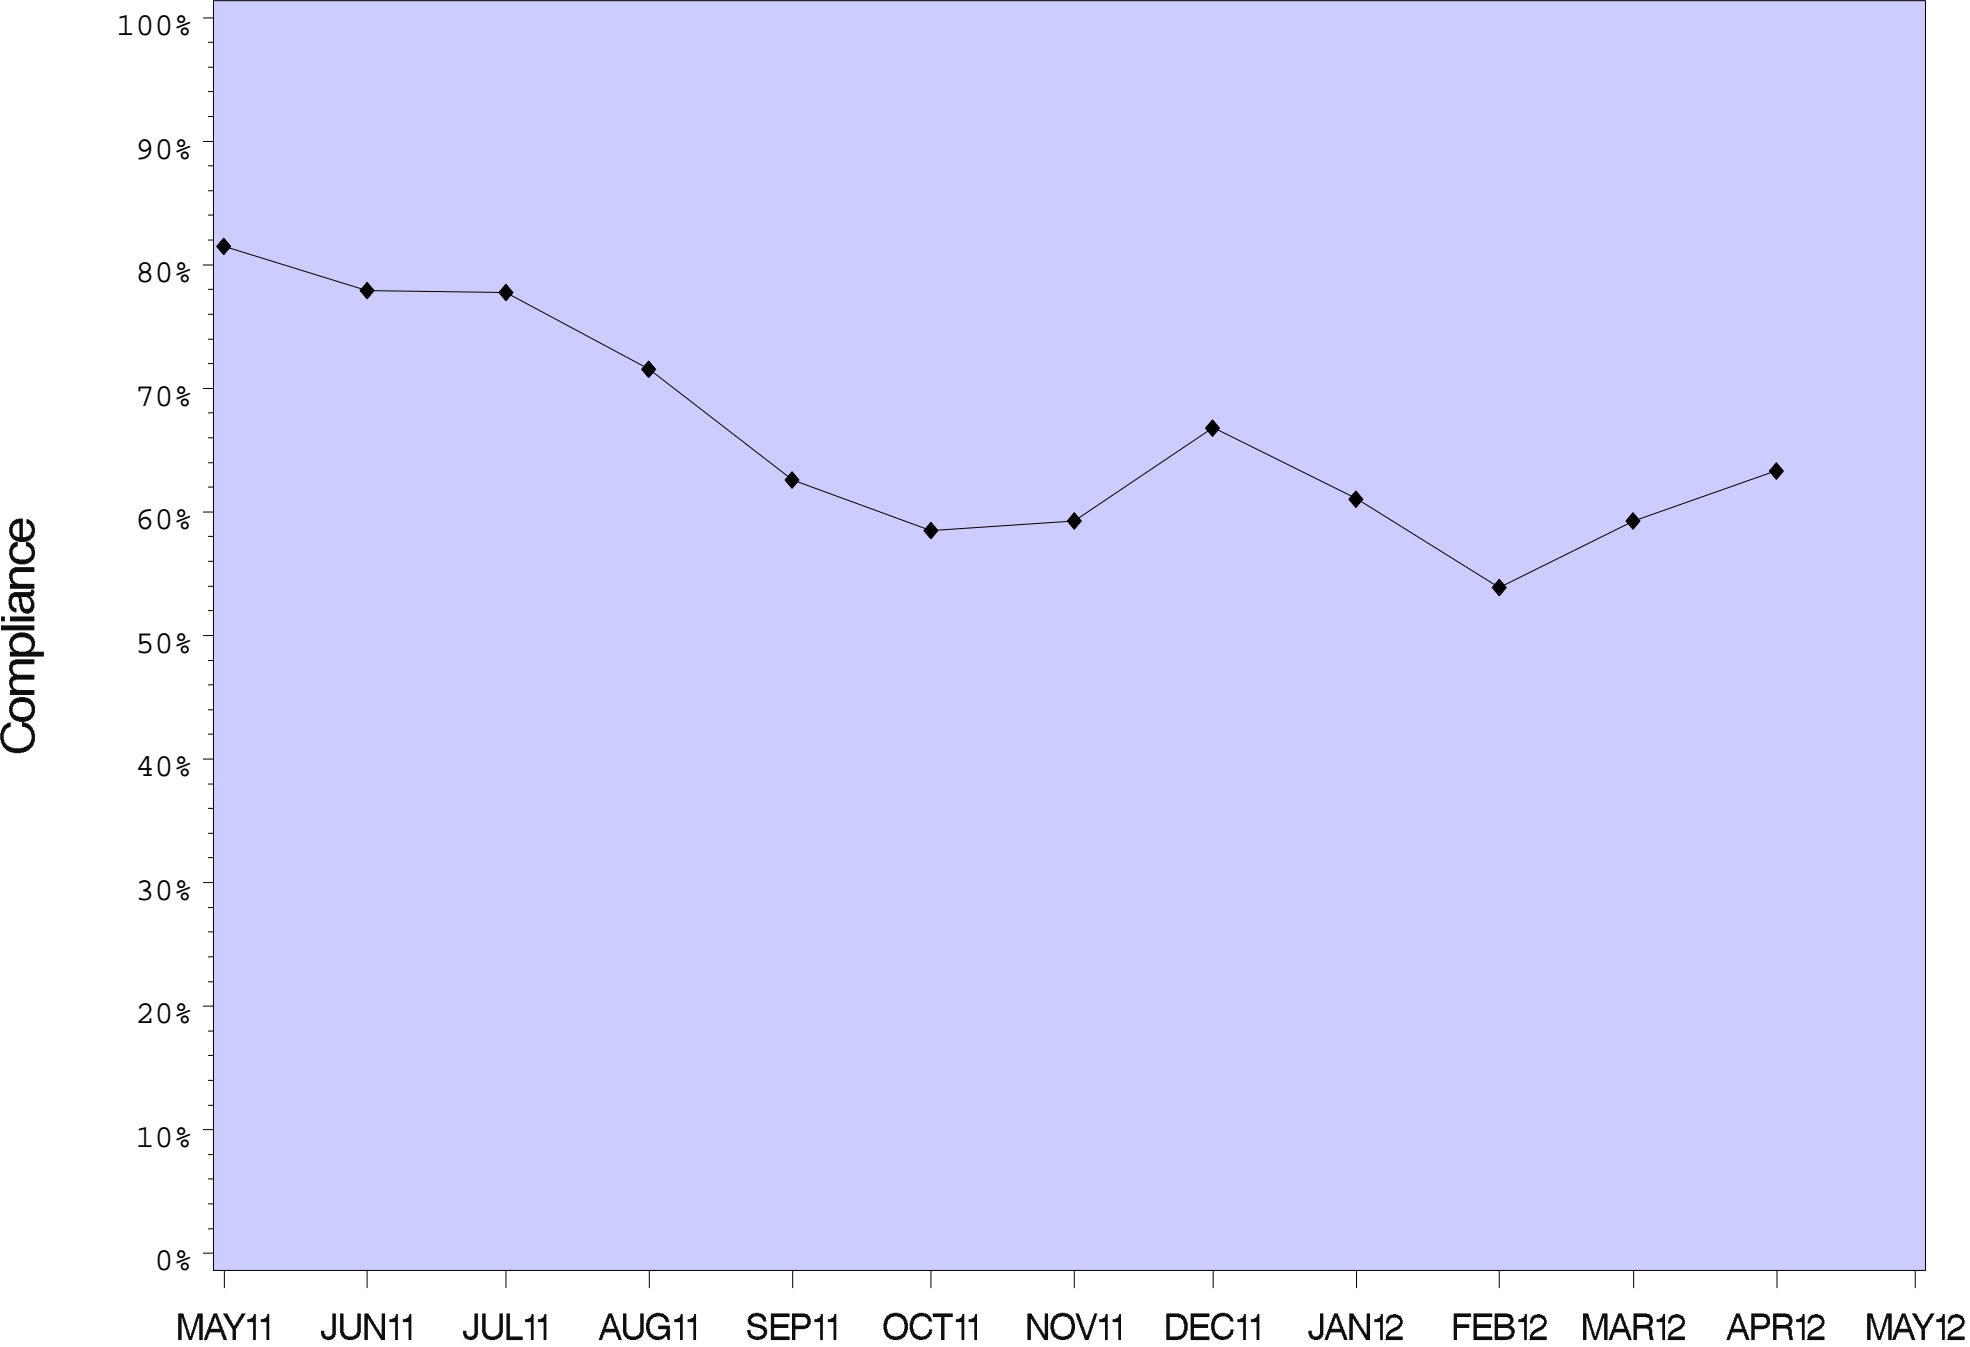

OREGON STATE CORRECTIONAL INSTITUTION

OREGON STATE PENITENTIARY

POWDER RIVER CORRECTIONAL FACILITY

SHUTTER CREEK CORRECTIONAL INSTITUTION

SANTIAM CORRECTIONAL INSTITUTION

SOUTH FORK FOREST CAMP

SNAKE RIVER CORRECTIONAL INSTITUTION

SRCI Minimum

TWO RIVERS CORRECTIONAL INSTITUTION

TRCI Minimum

WARNER CREEK CORRECTIONAL FACILITY

ALL OREGON INSTITUTIONS