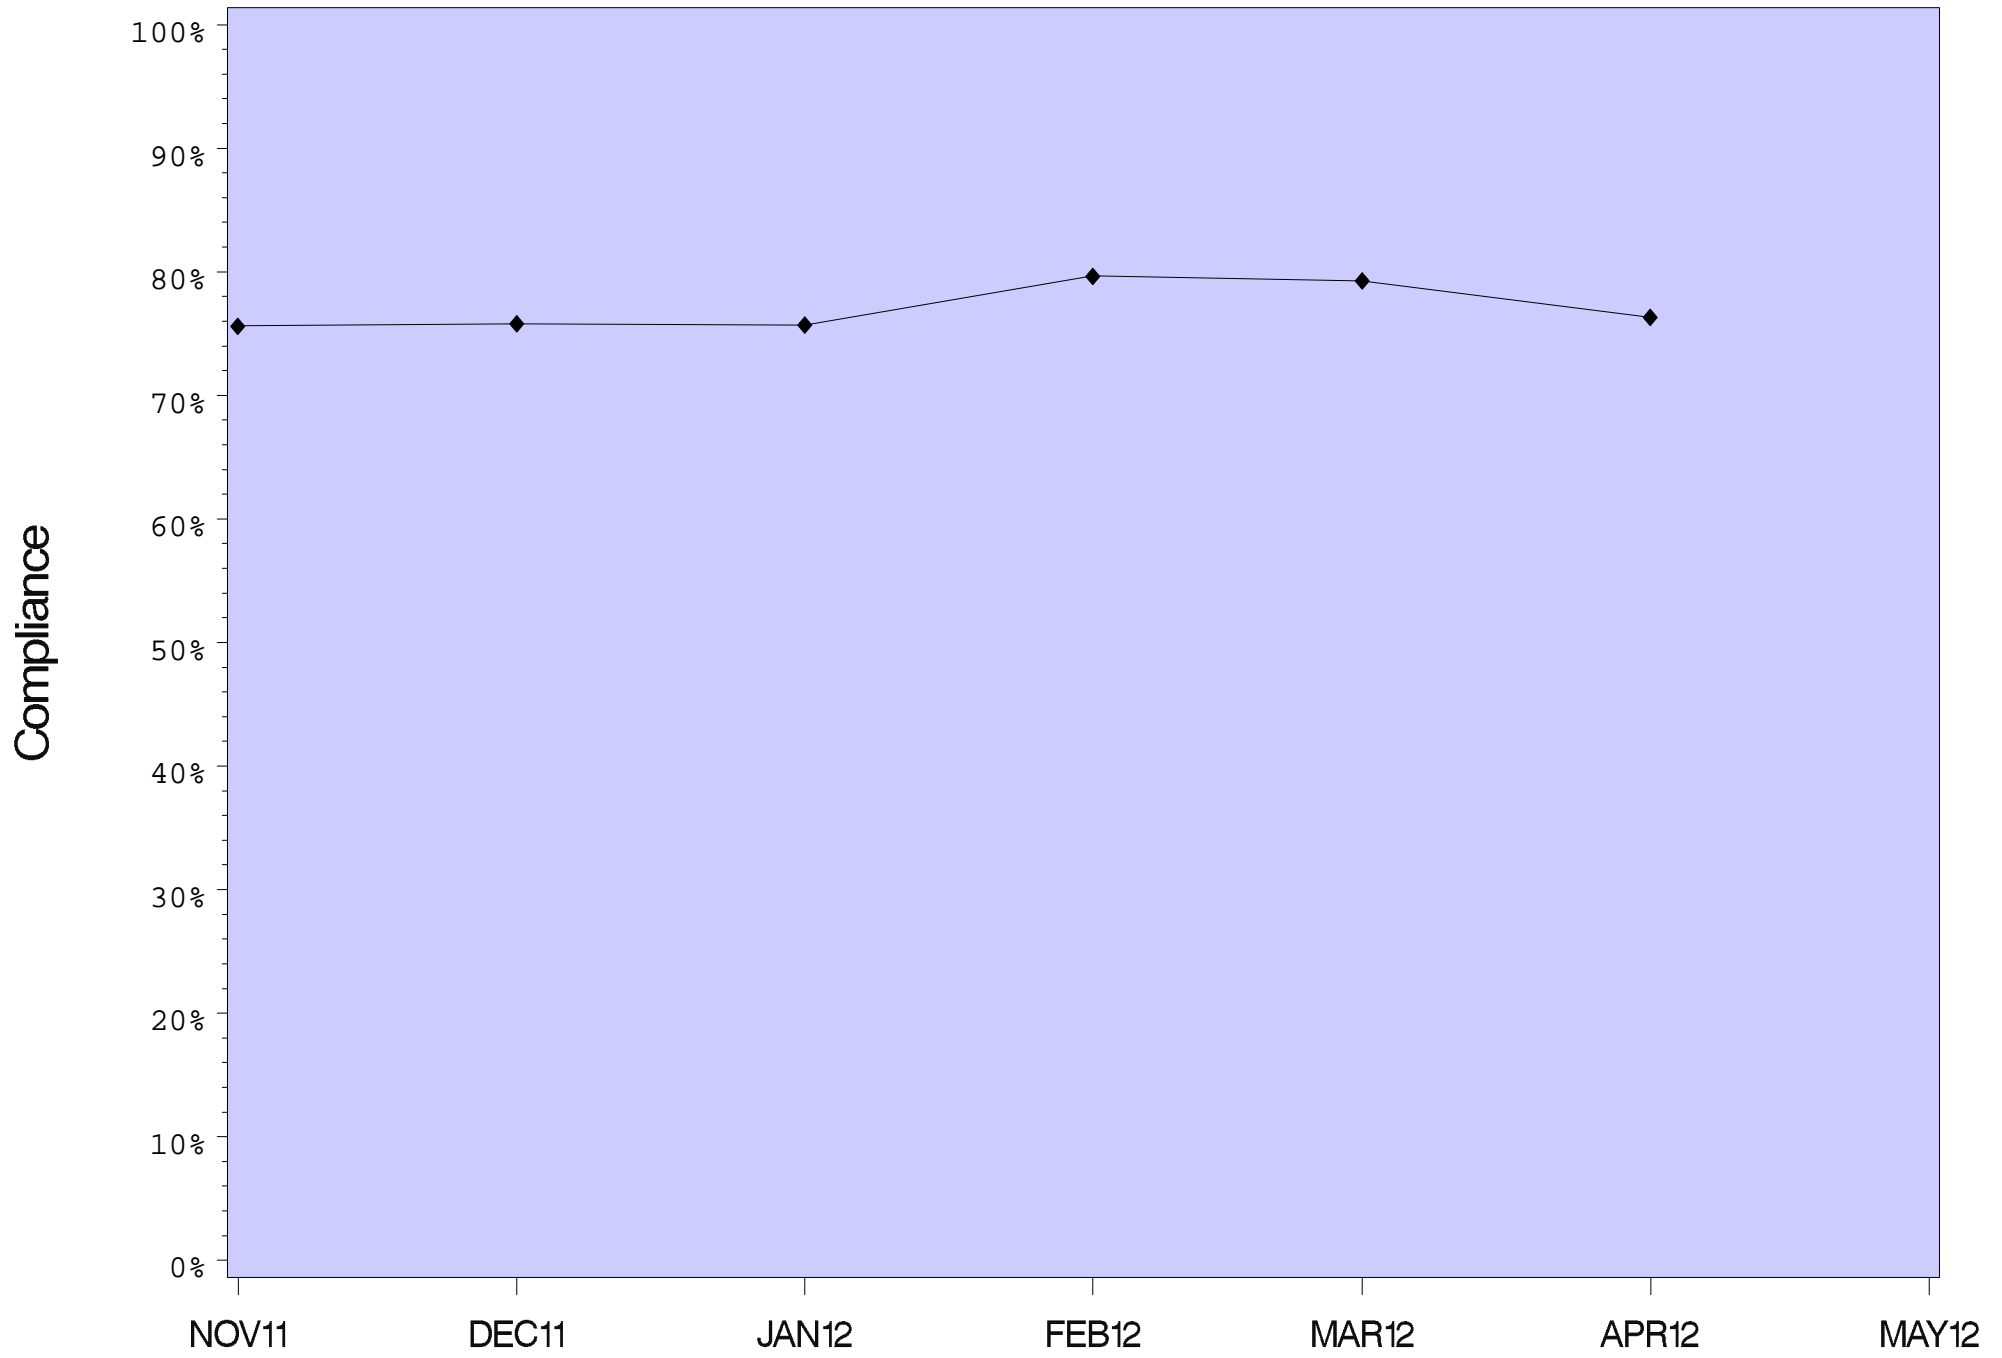

COFFEE CREEK CORRECTIONAL FACILITY

CCCF Minimum

Coffee Creek Intake Center

COLUMBIA RIVER CORRECTIONAL INSTITUTION

DEER RIDGE CORRECTIONAL INSTITUTION

DRCI Minimum

EASTERN OREGON CORRECTIONAL INSTITUTION

MILL CREEK CORRECTIONAL FACILITY

SRCI Minimum

TWO RIVERS CORRECTIONAL INSTITUTION

TRCI Minimum

WARNER CREEK CORRECTIONAL FACILITY

ALL OREGON INSTITUTIONS