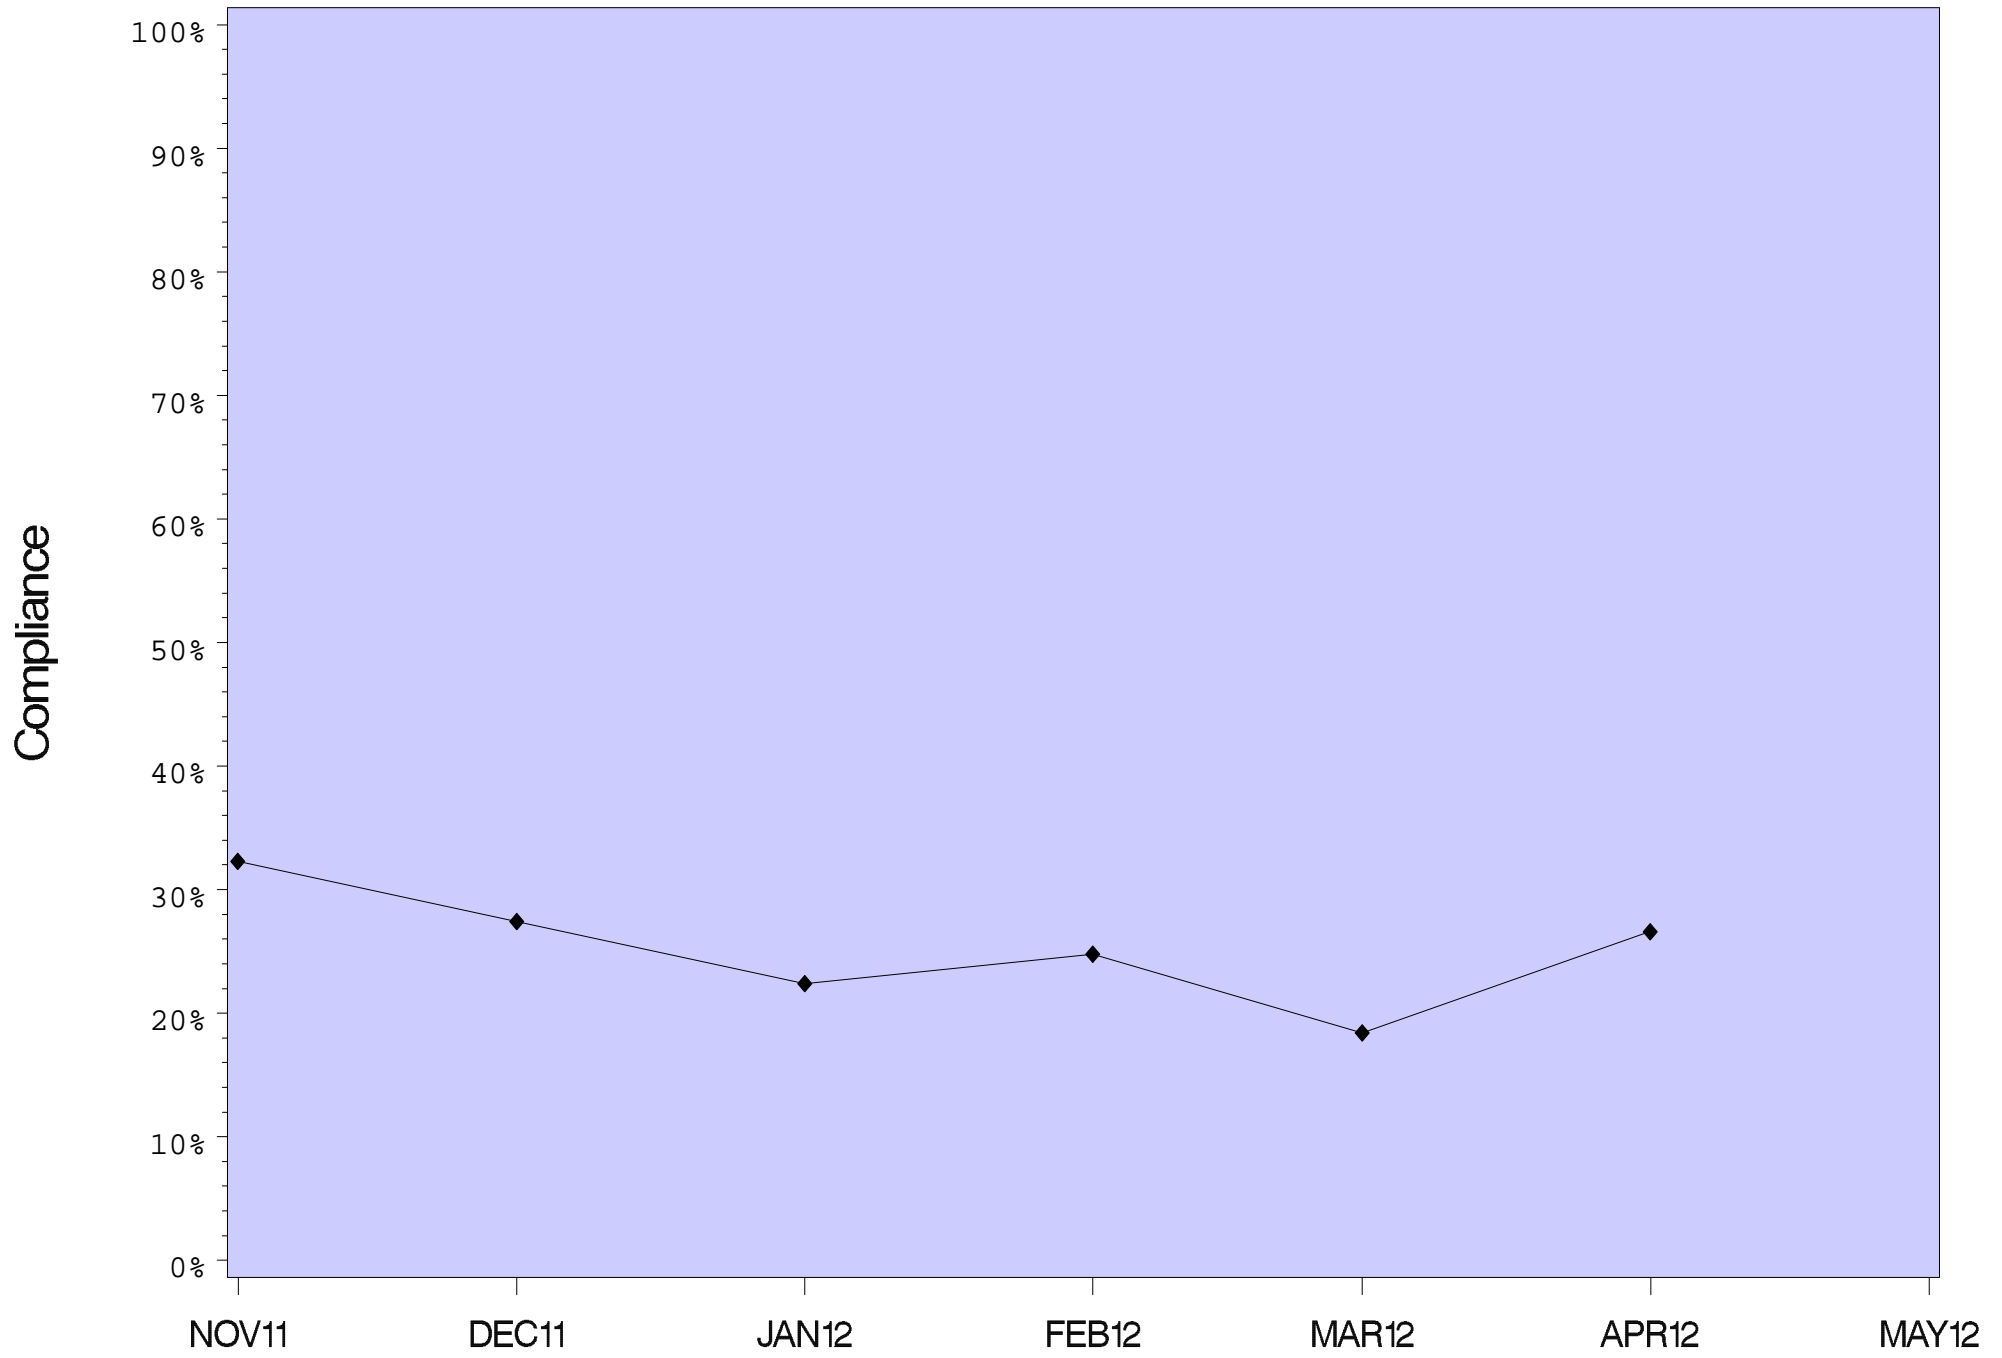

OREGON STATE CORRECTIONAL INSTITUTION

OREGON STATE PENITENTIARY

POWDER RIVER CORRECTIONAL FACILITY

SHUTTER CREEK CORRECTIONAL INSTITUTION

SANTIAM CORRECTIONAL INSTITUTION

SOUTH FORK FOREST CAMP

SNAKE RIVER CORRECTIONAL INSTITUTION

SRCI Minimum

TWO RIVERS CORRECTIONAL INSTITUTION

TRCI Minimum

WARNER CREEK CORRECTIONAL FACILITY

ALL OREGON INSTITUTIONS