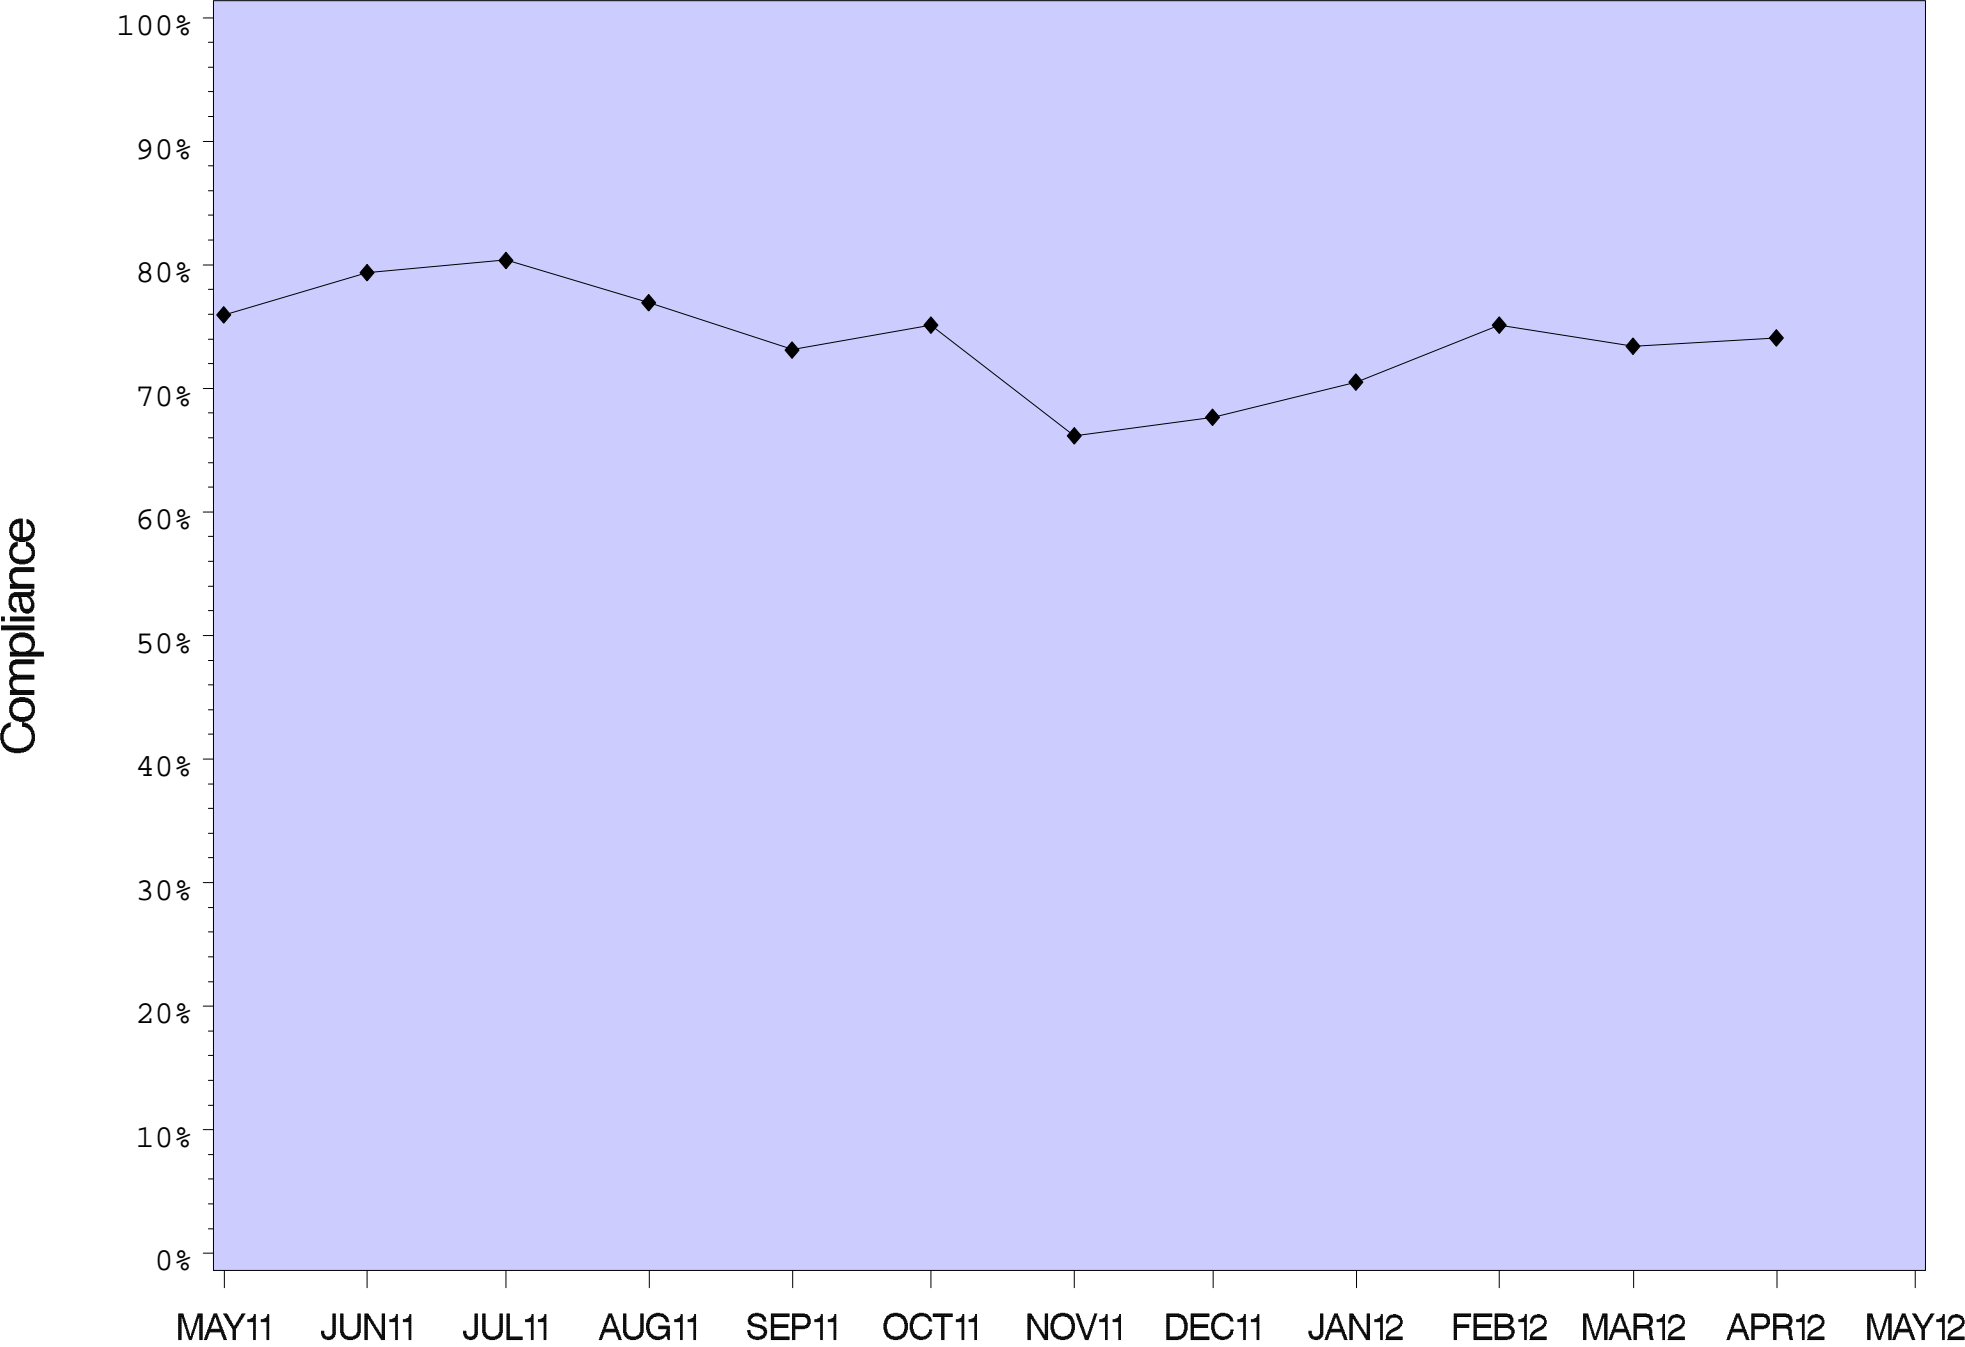

COFFEE CREEK CORRECTIONAL FACILITY

CCCF Minimum

Coffee Creek Intake Center

COLUMBIA RIVER CORRECTIONAL INSTITUTION

DEER RIDGE CORRECTIONAL INSTITUTION

DRCI Minimum

EASTERN OREGON CORRECTIONAL INSTITUTION

MILL CREEK CORRECTIONAL FACILITY