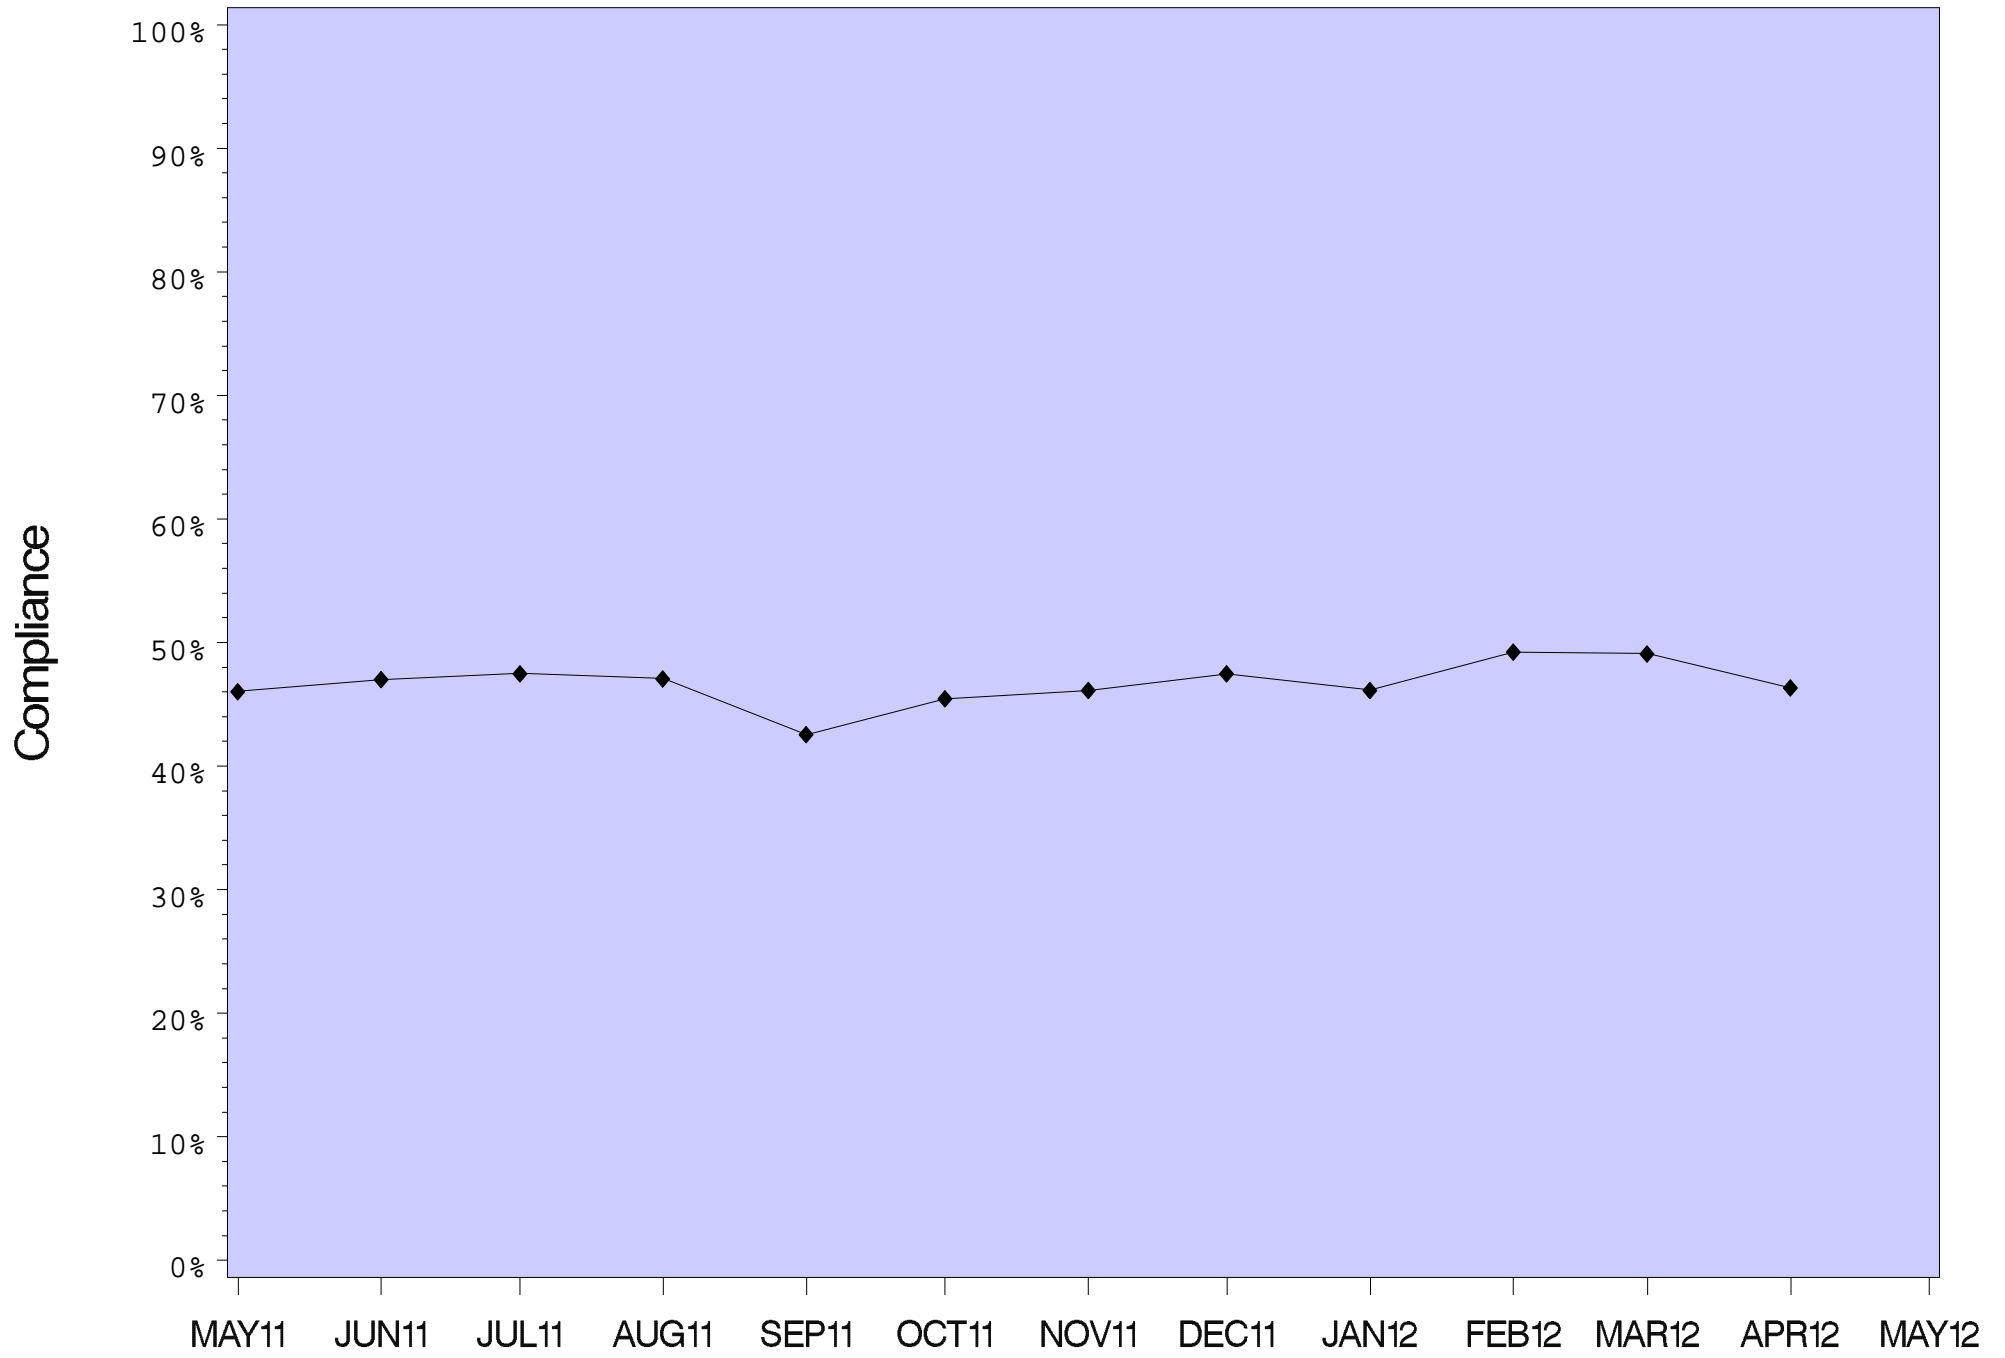

TWO RIVERS CORRECTIONAL INSTITUTION