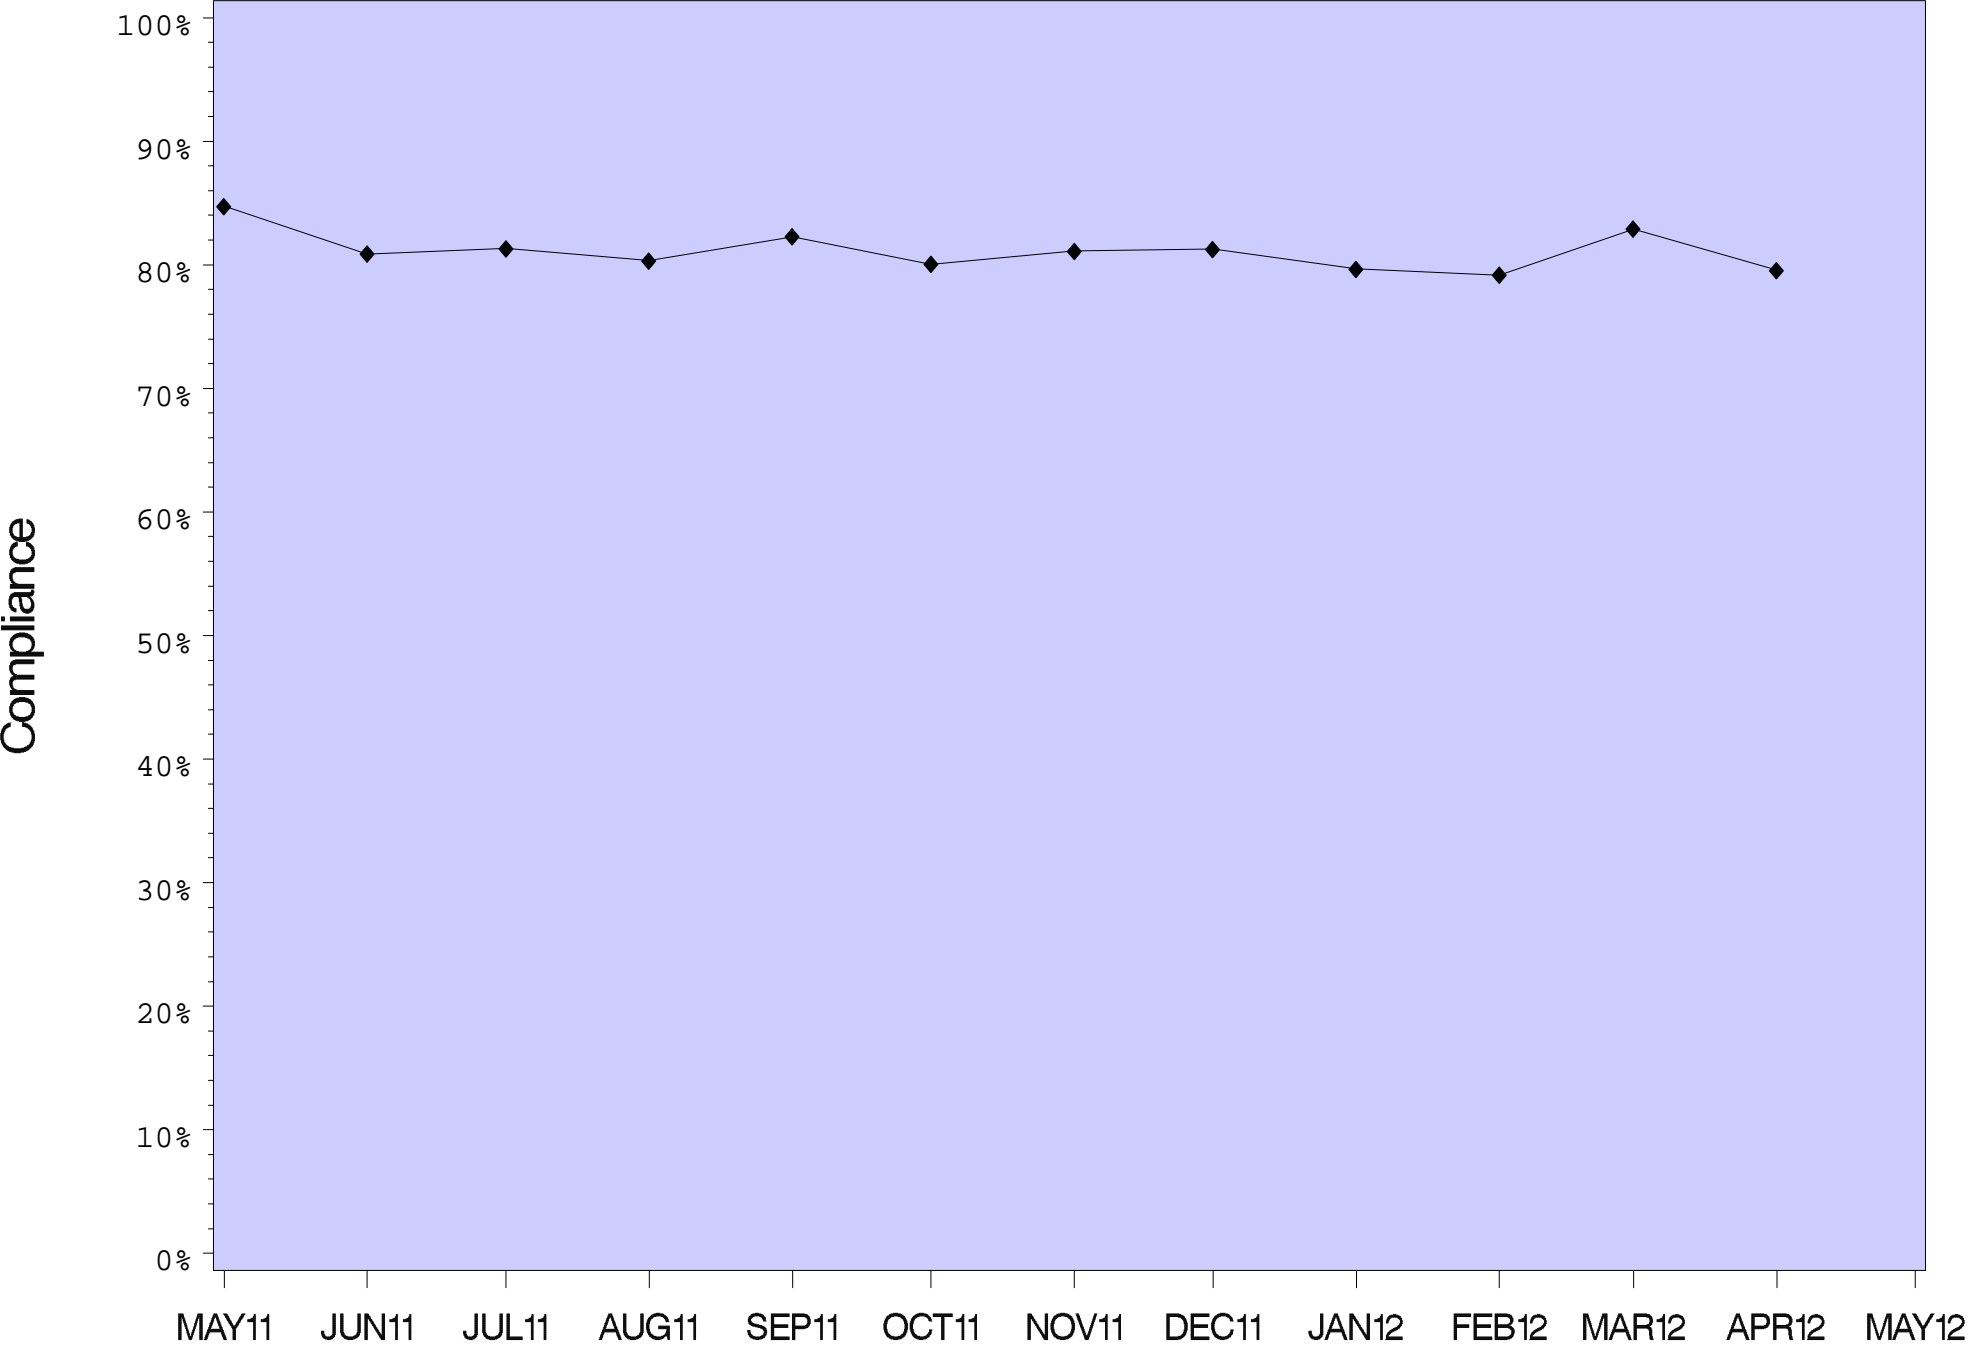

OREGON STATE CORRECTIONAL INSTITUTION