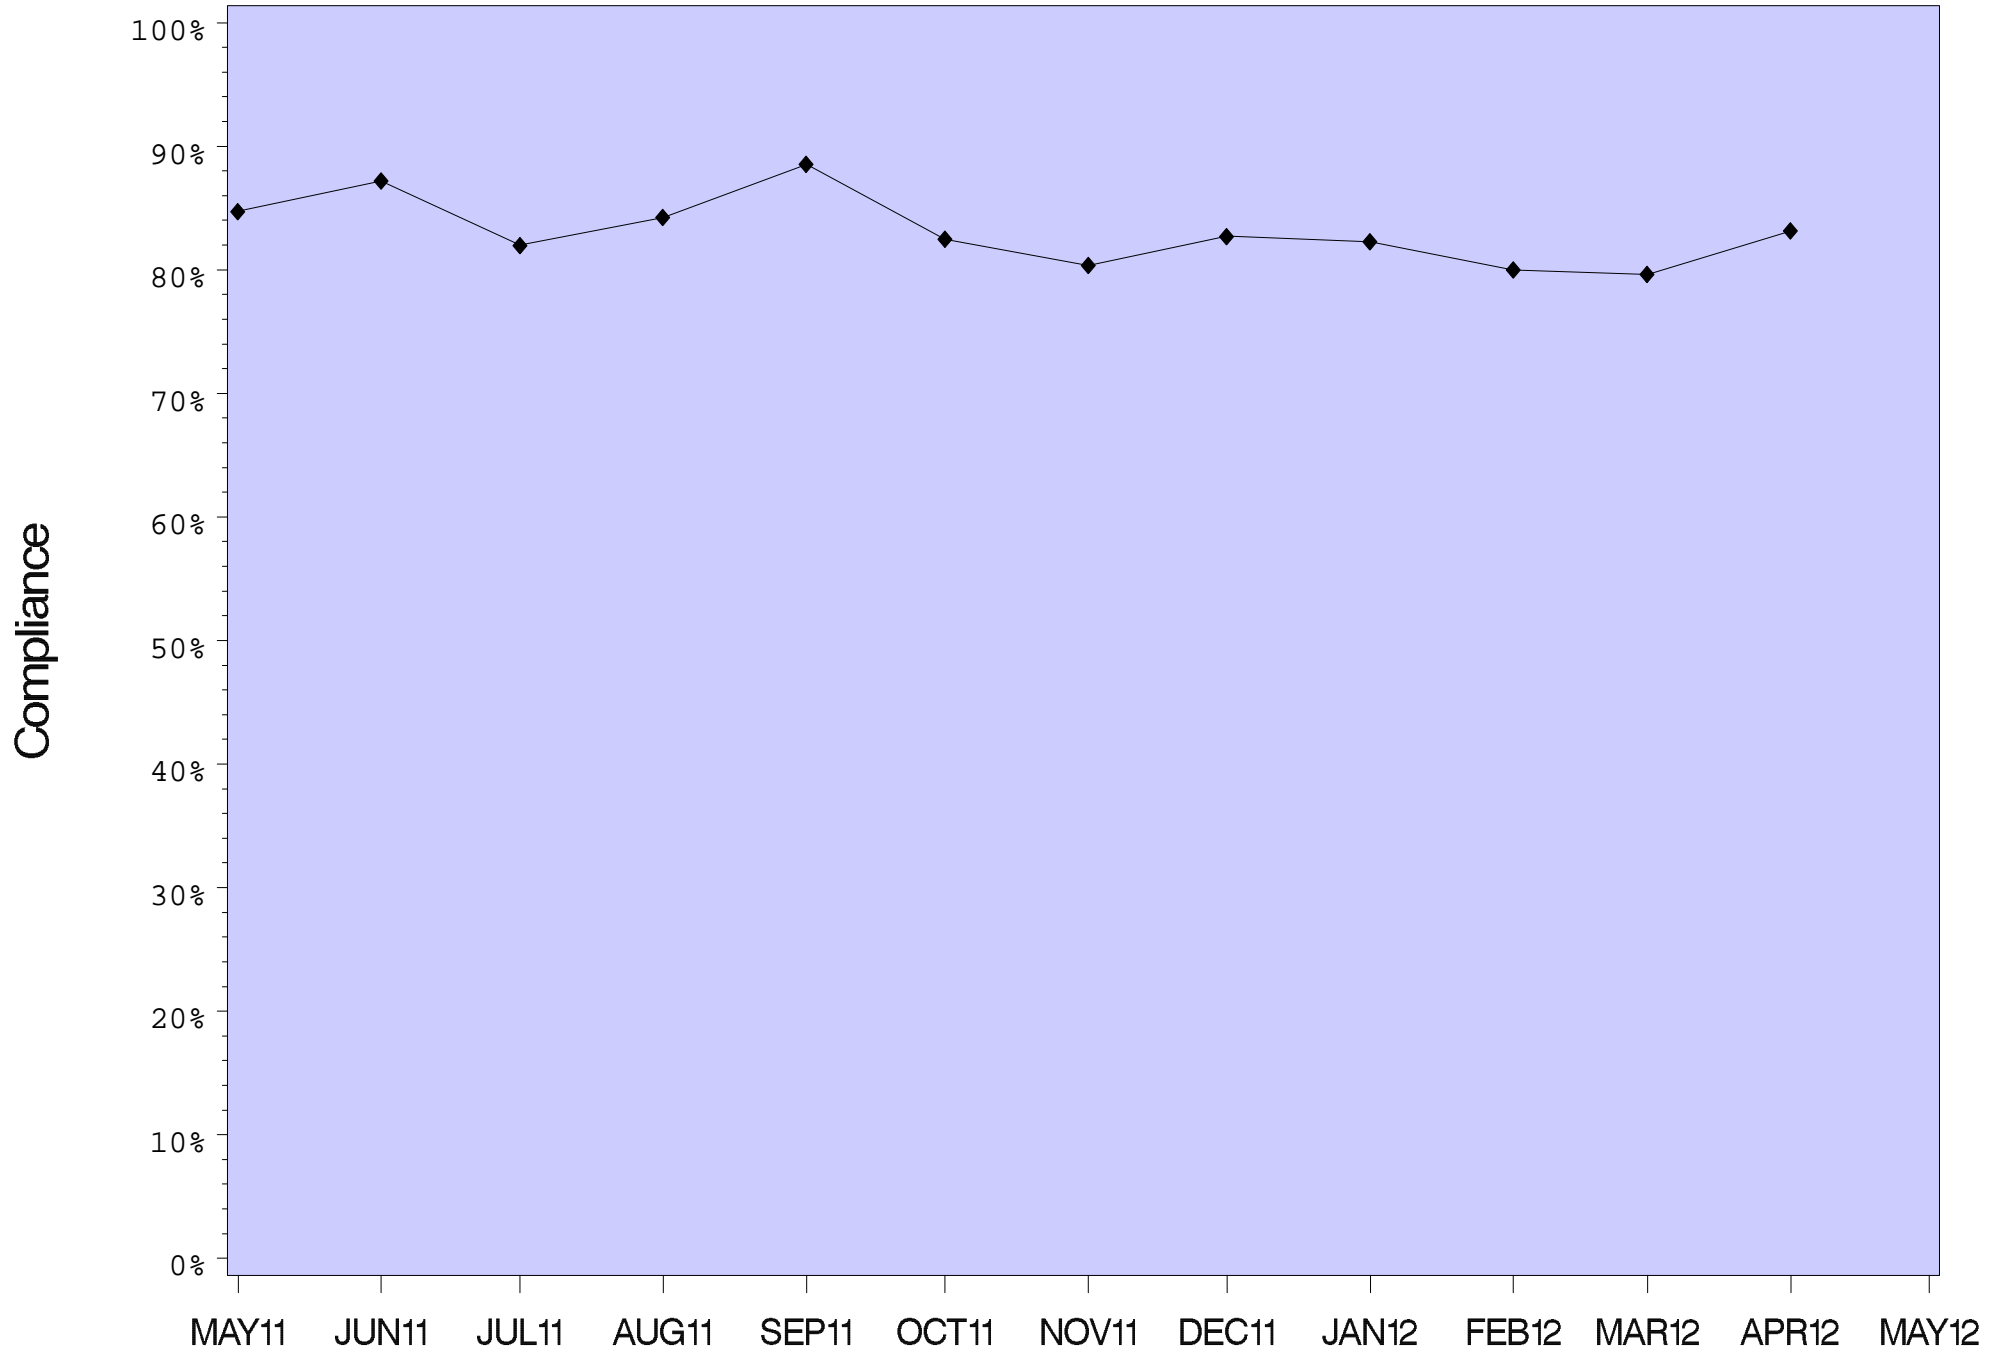

POWDER RIVER CORRECTIONAL FACILITY