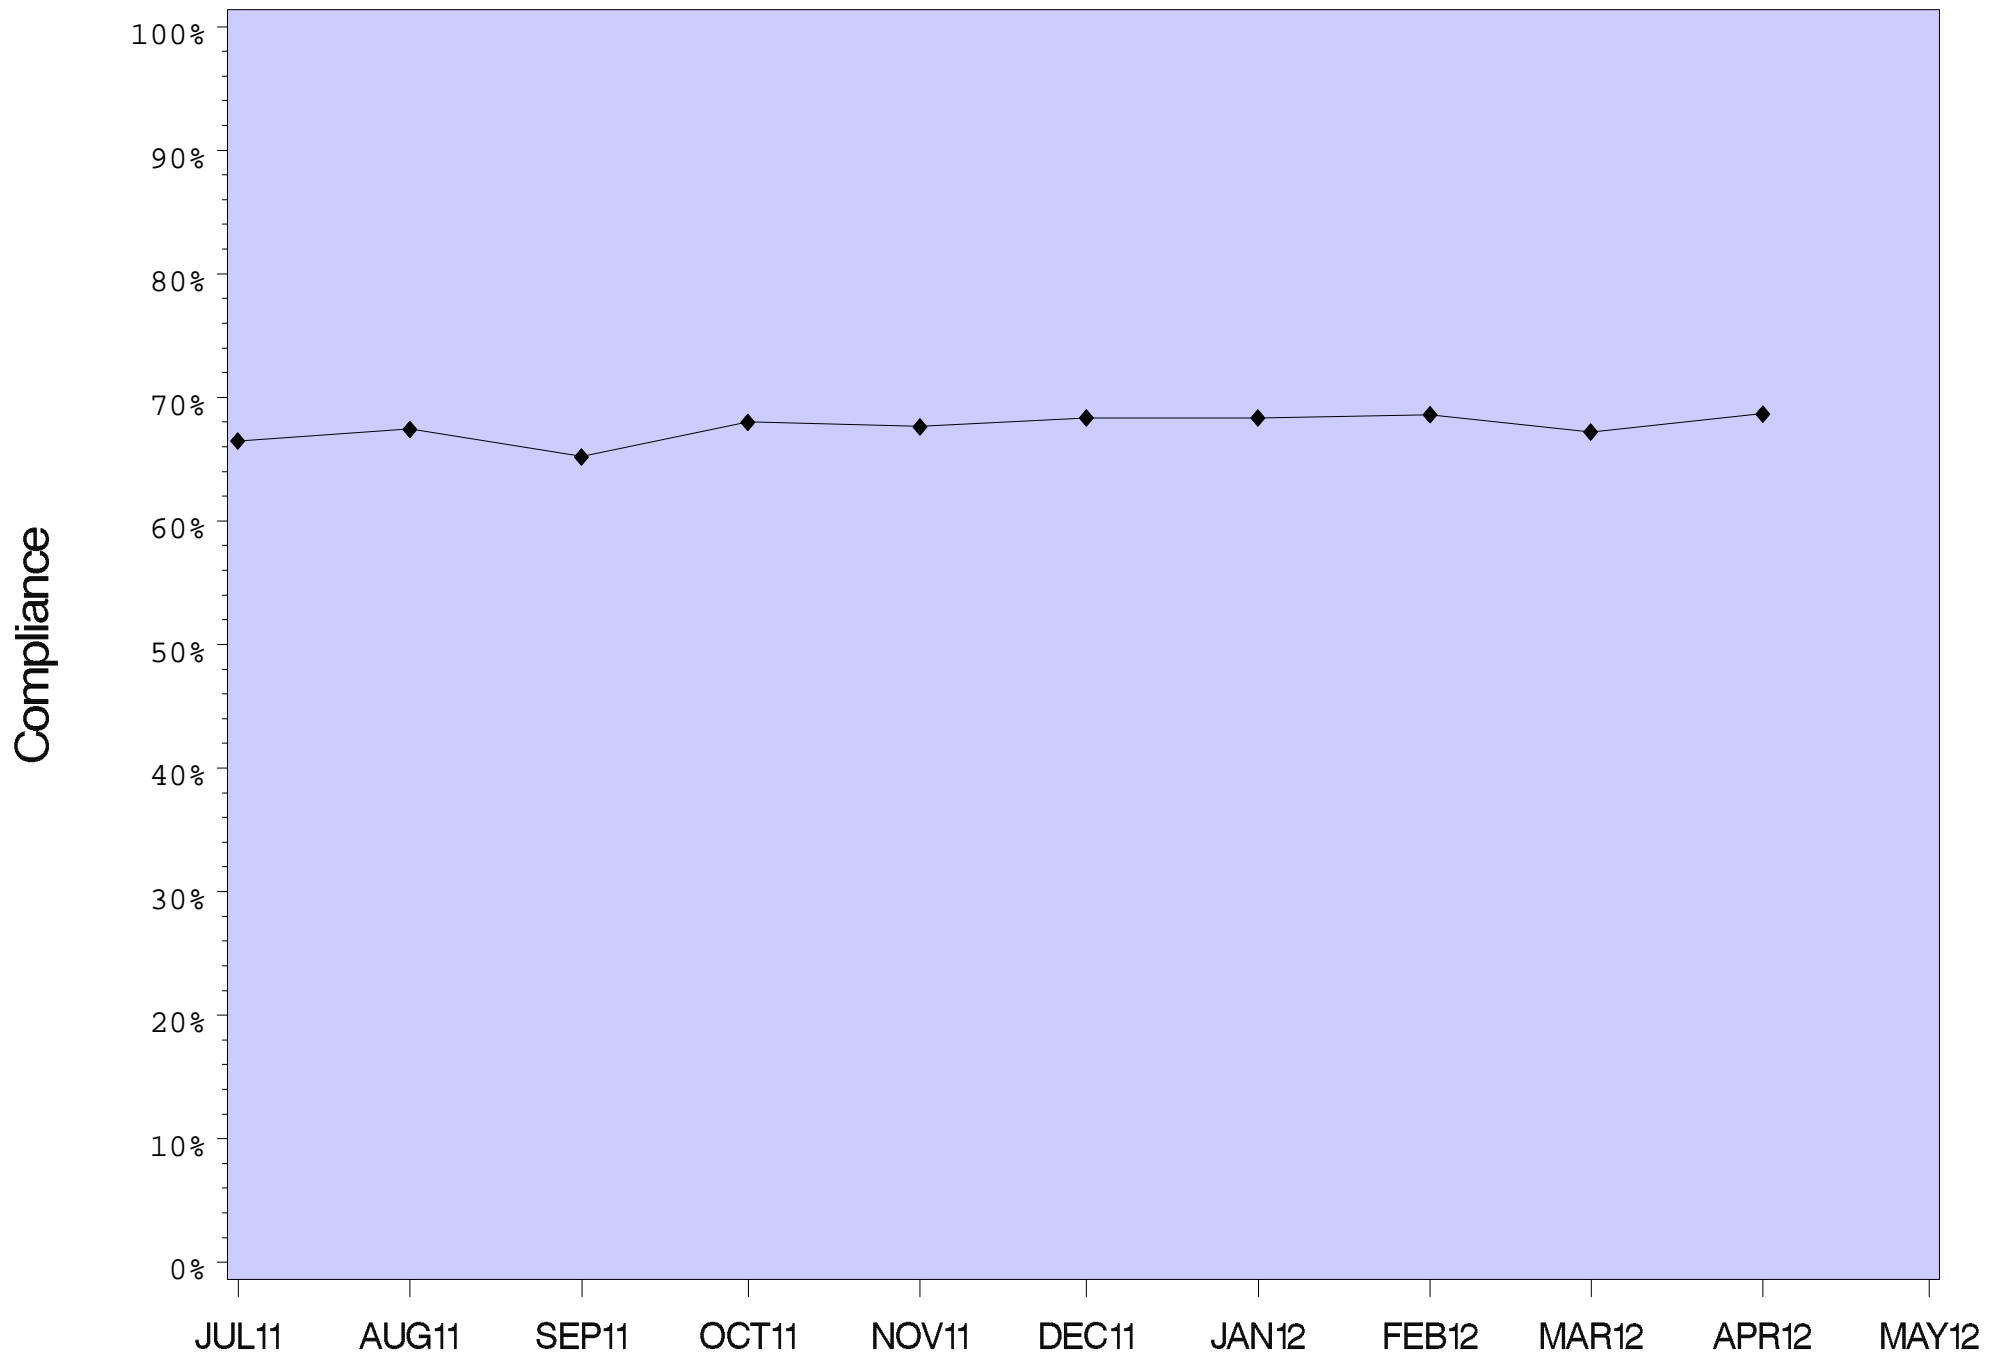

COFFEE CREEK CORRECTIONAL FACILITY

CCCF Minimum

Coffee Creek Intake Center

COLUMBIA RIVER CORRECTIONAL INSTITUTION

DEER RIDGE CORRECTIONAL INSTITUTION

DRCI Minimum

EASTERN OREGON CORRECTIONAL INSTITUTION

MILL CREEK CORRECTIONAL FACILITY