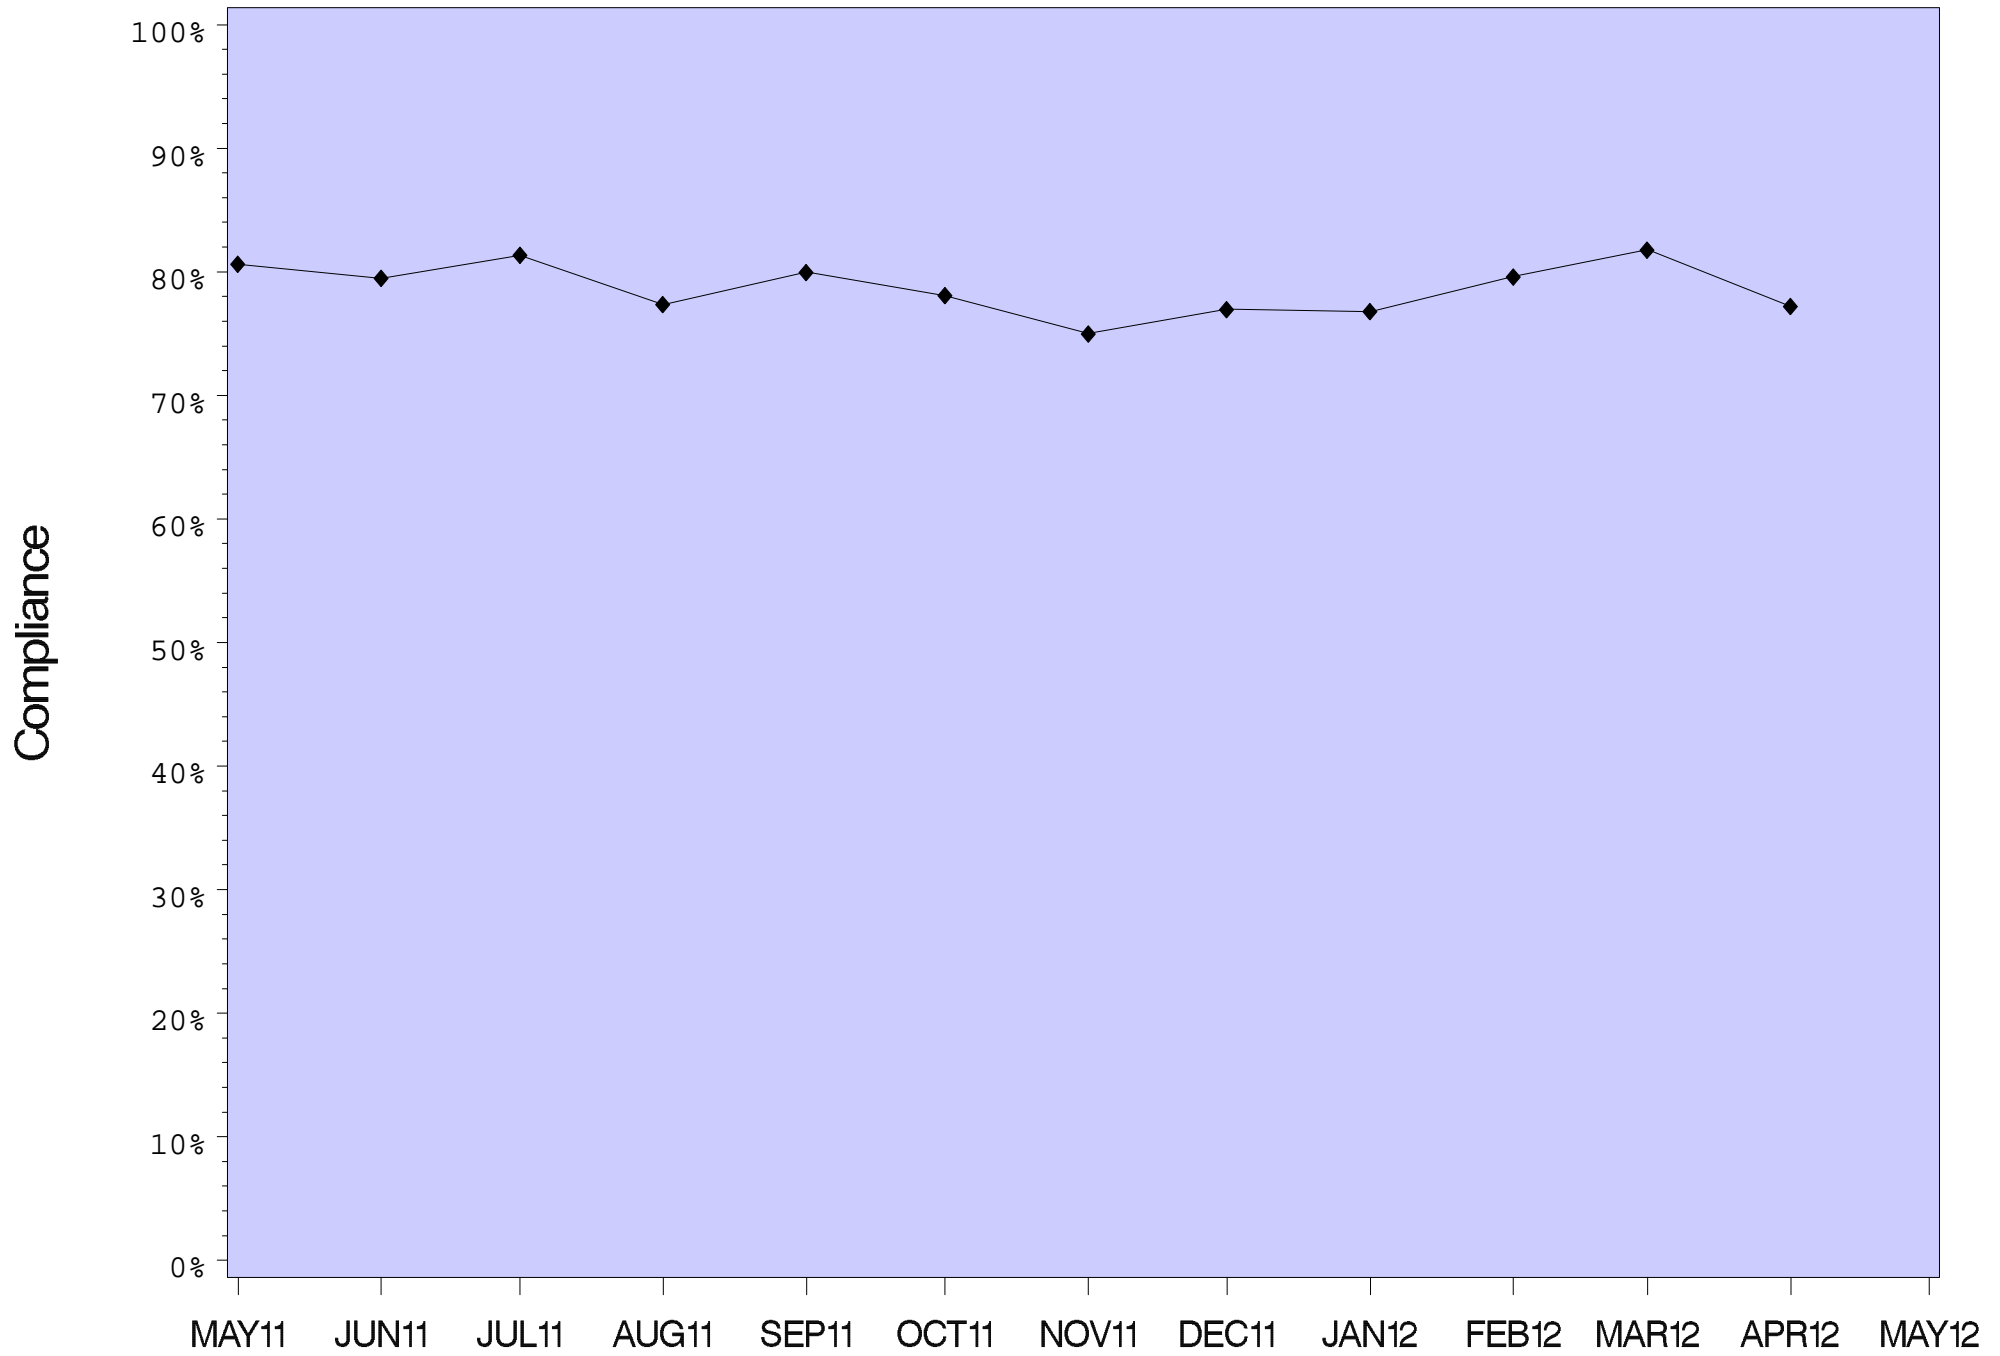

COFFEE CREEK CORRECTIONAL FACILITY

CCCF Minimum

Coffee Creek Intake Center

COLUMBIA RIVER CORRECTIONAL INSTITUTION

DEER RIDGE CORRECTIONAL INSTITUTION

DRCI Minimum

EASTERN OREGON CORRECTIONAL INSTITUTION

MILL CREEK CORRECTIONAL FACILITY