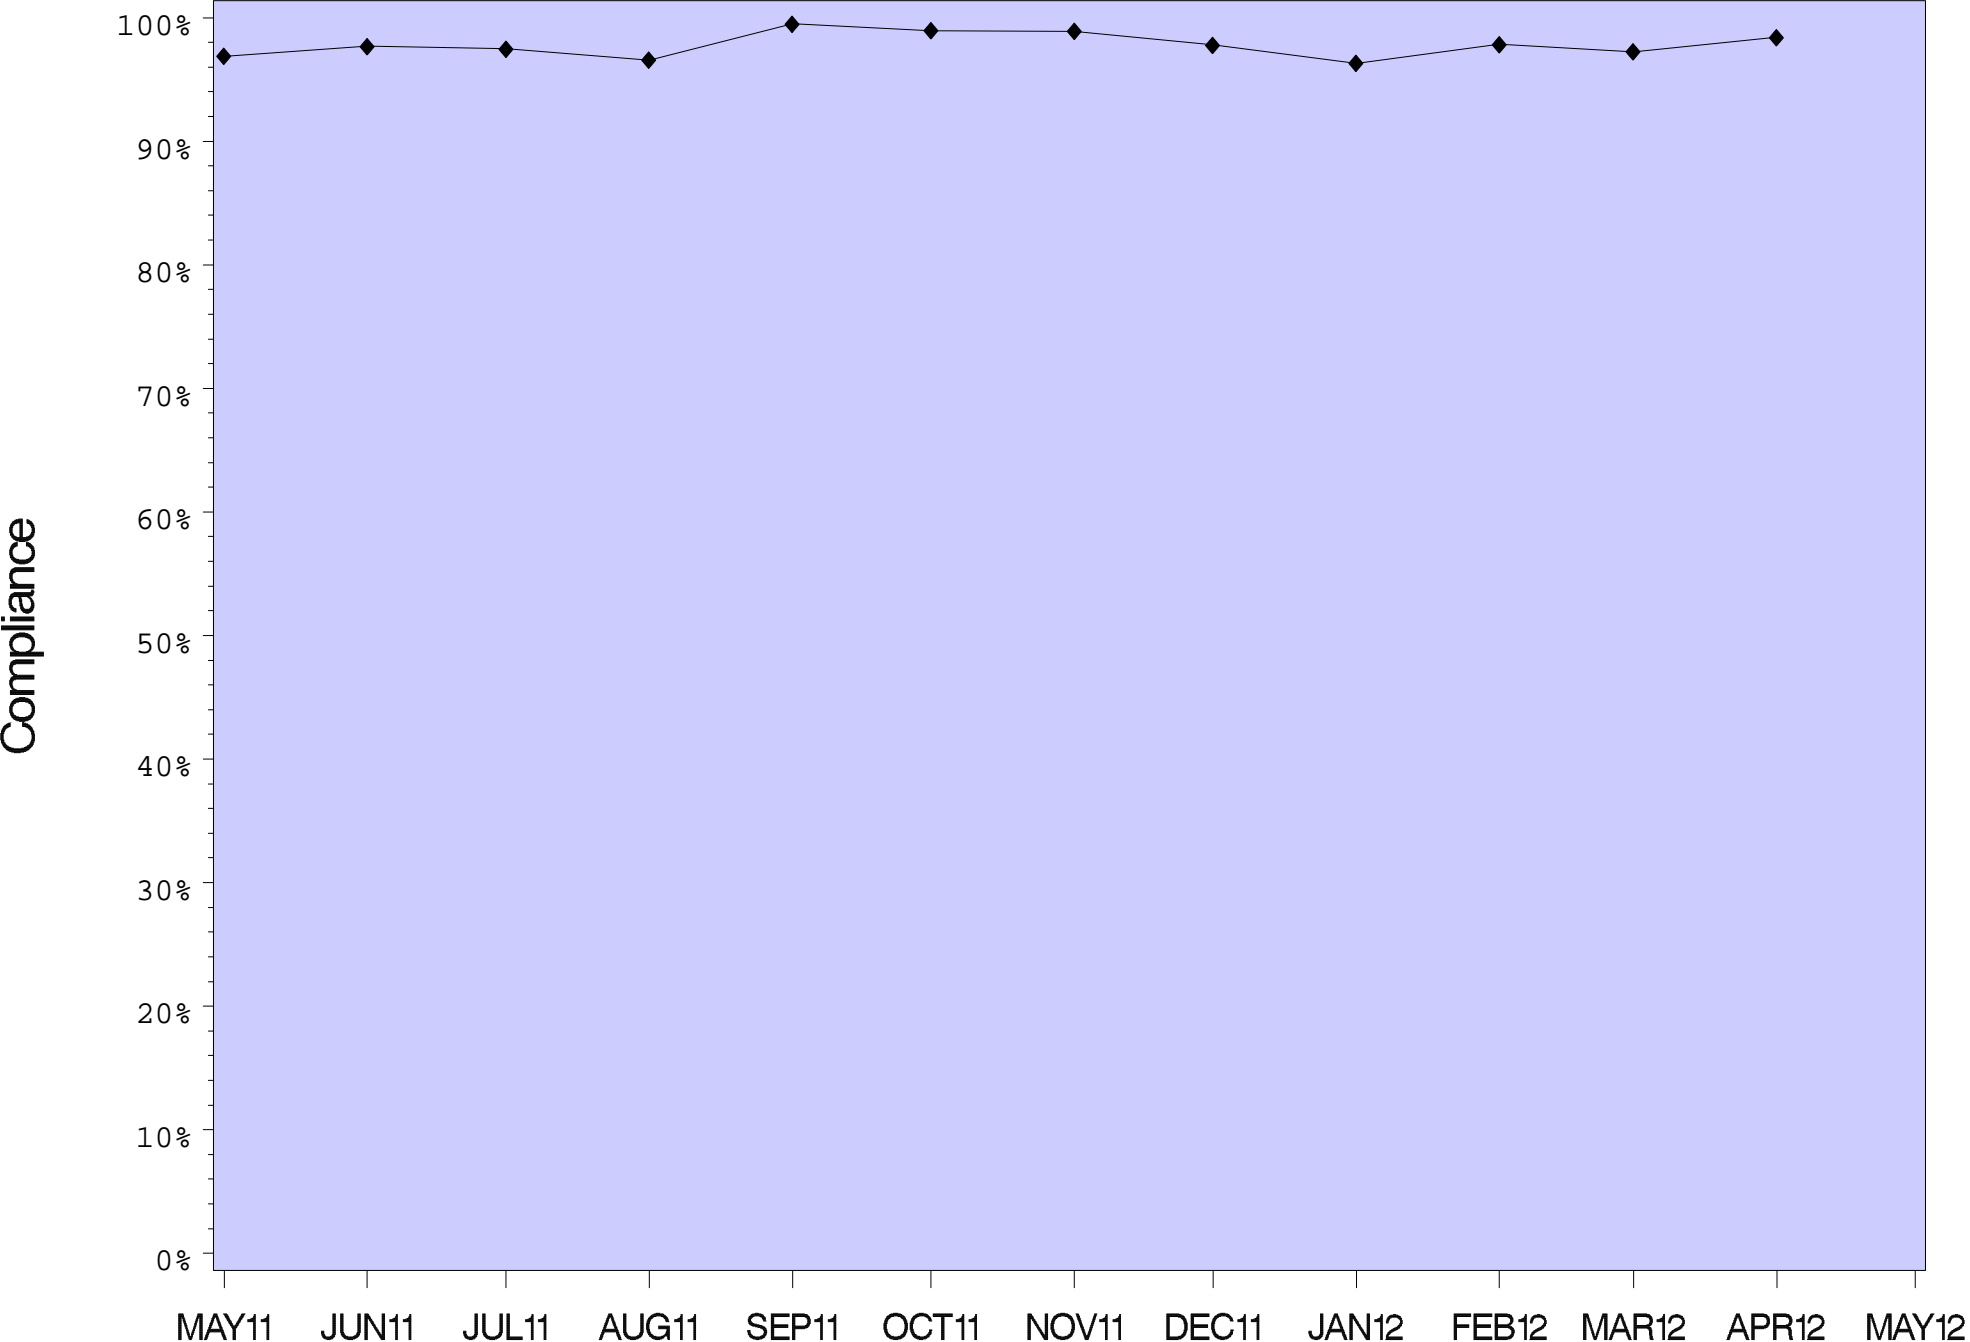

OREGON STATE CORRECTIONAL INSTITUTION

OREGON STATE PENITENTIARY

POWDER RIVER CORRECTIONAL FACILITY

SHUTTER CREEK CORRECTIONAL INSTITUTION

SANTIAM CORRECTIONAL INSTITUTION

SOUTH FORK FOREST CAMP

SNAKE RIVER CORRECTIONAL INSTITUTION