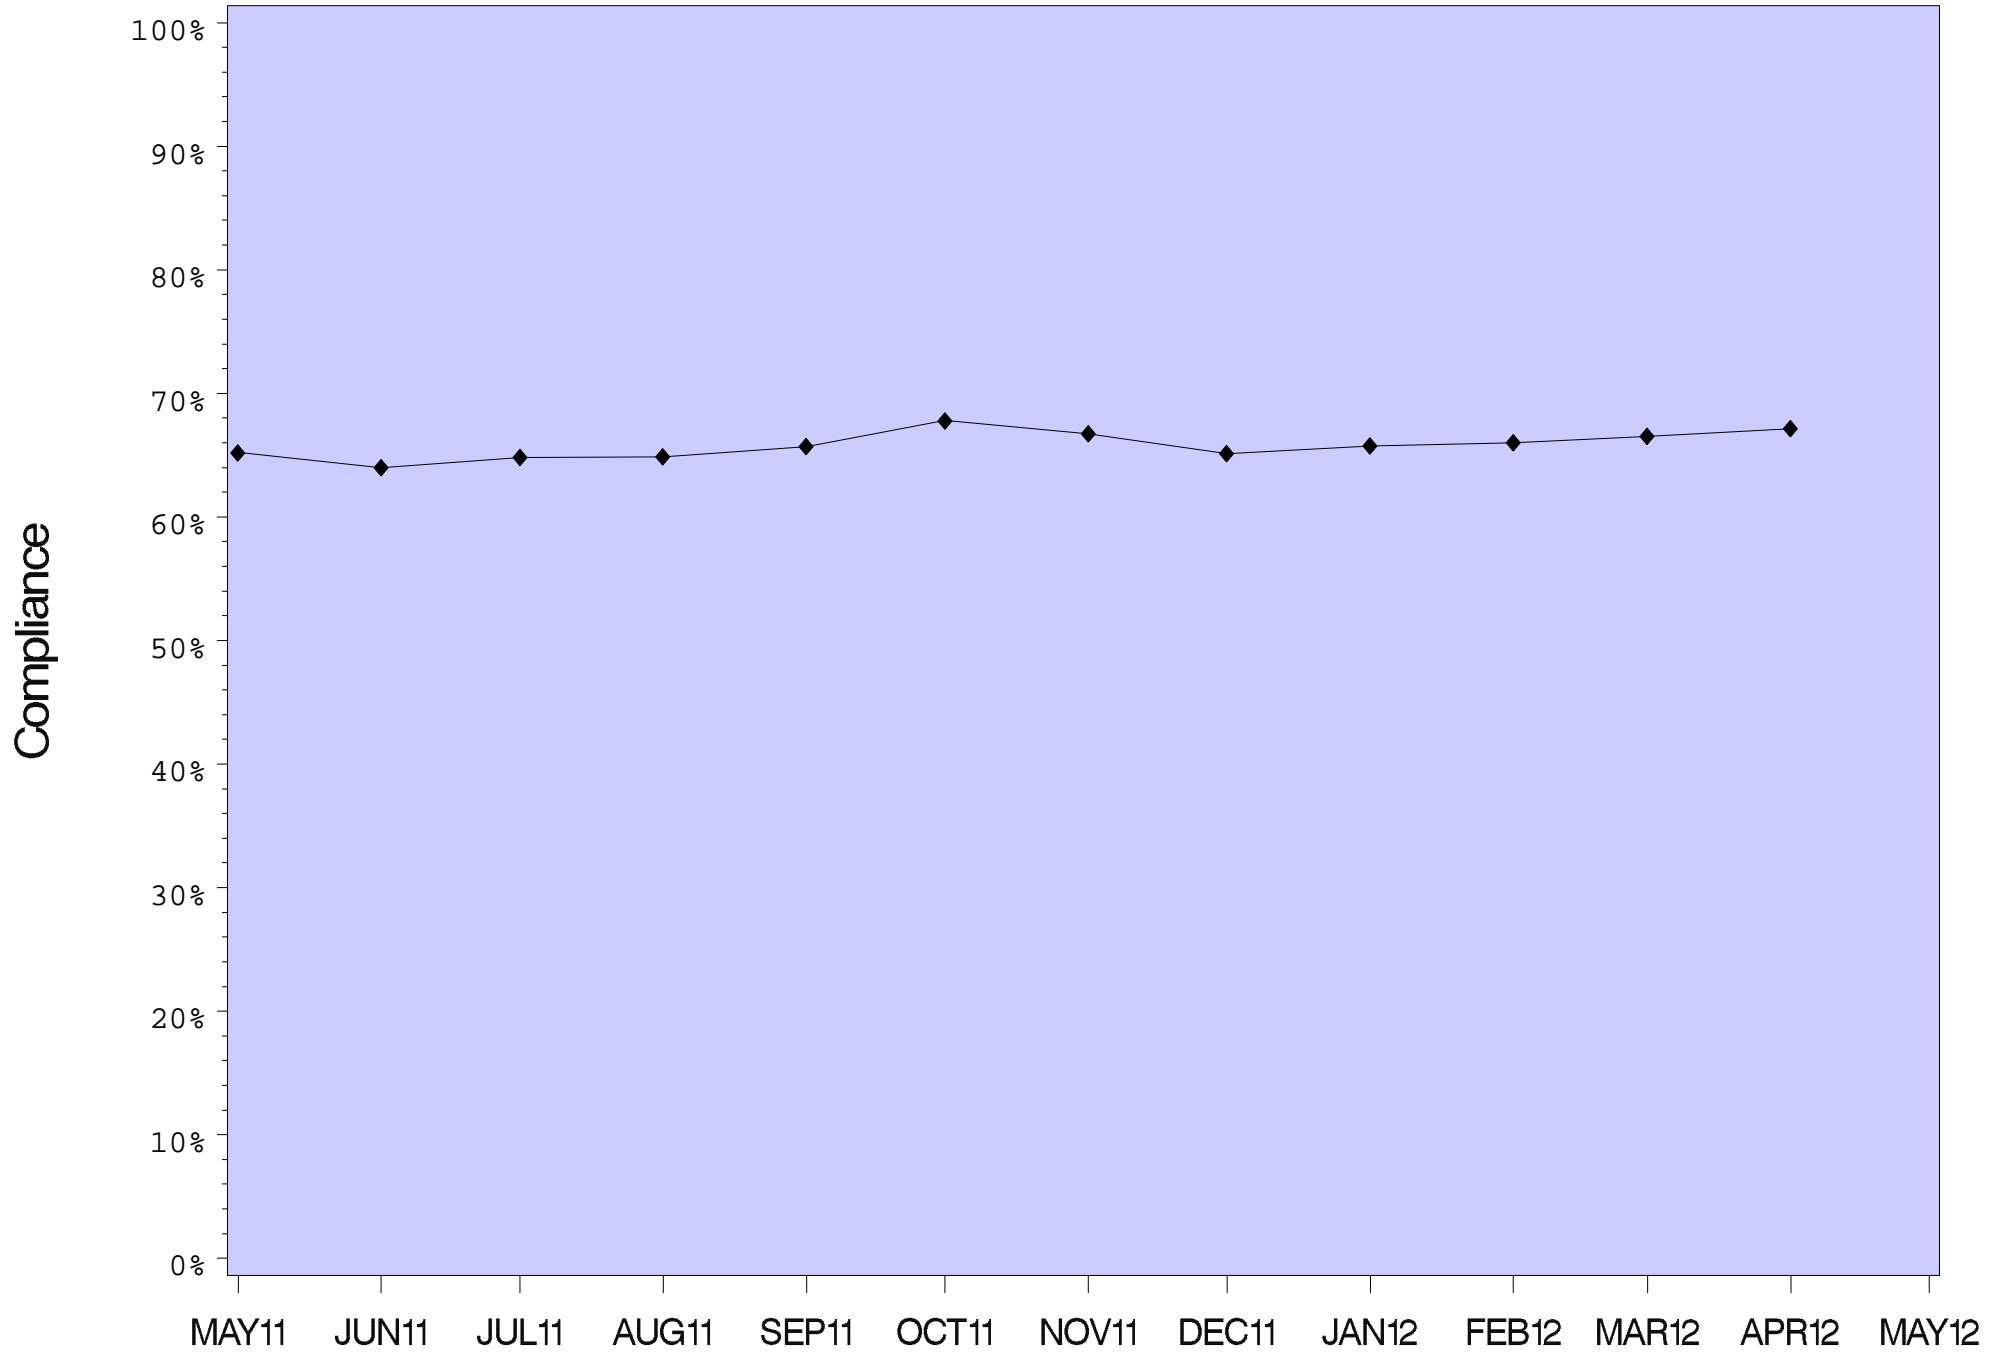

OREGON STATE CORRECTIONAL INSTITUTION

OREGON STATE PENITENTIARY

POWDER RIVER CORRECTIONAL FACILITY

SHUTTER CREEK CORRECTIONAL INSTITUTION

SANTIAM CORRECTIONAL INSTITUTION

SOUTH FORK FOREST CAMP

SNAKE RIVER CORRECTIONAL INSTITUTION