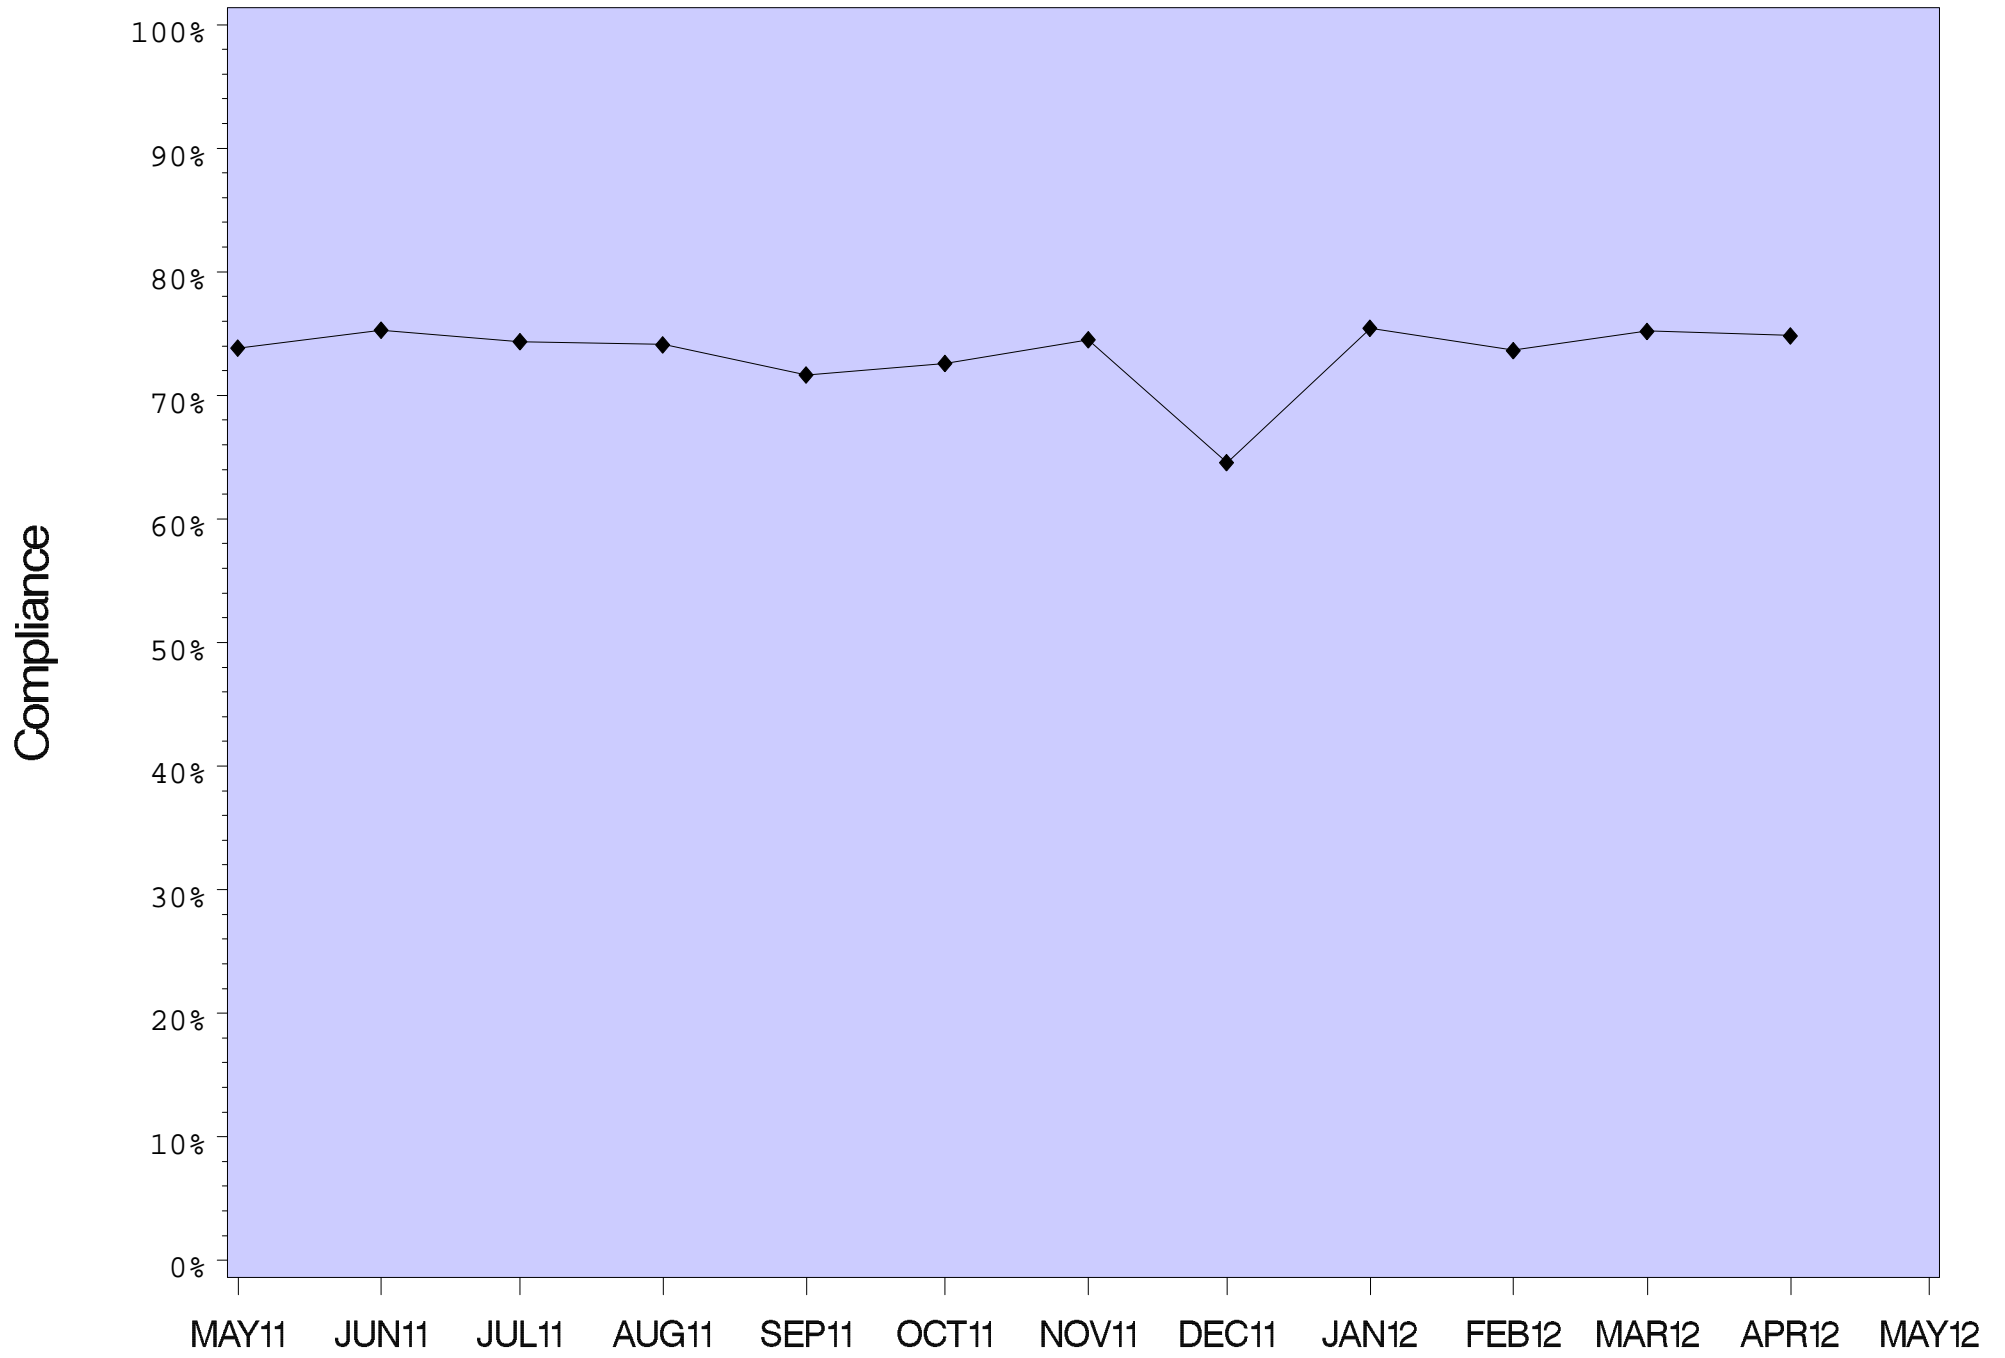

OREGON STATE PENITENTIARY