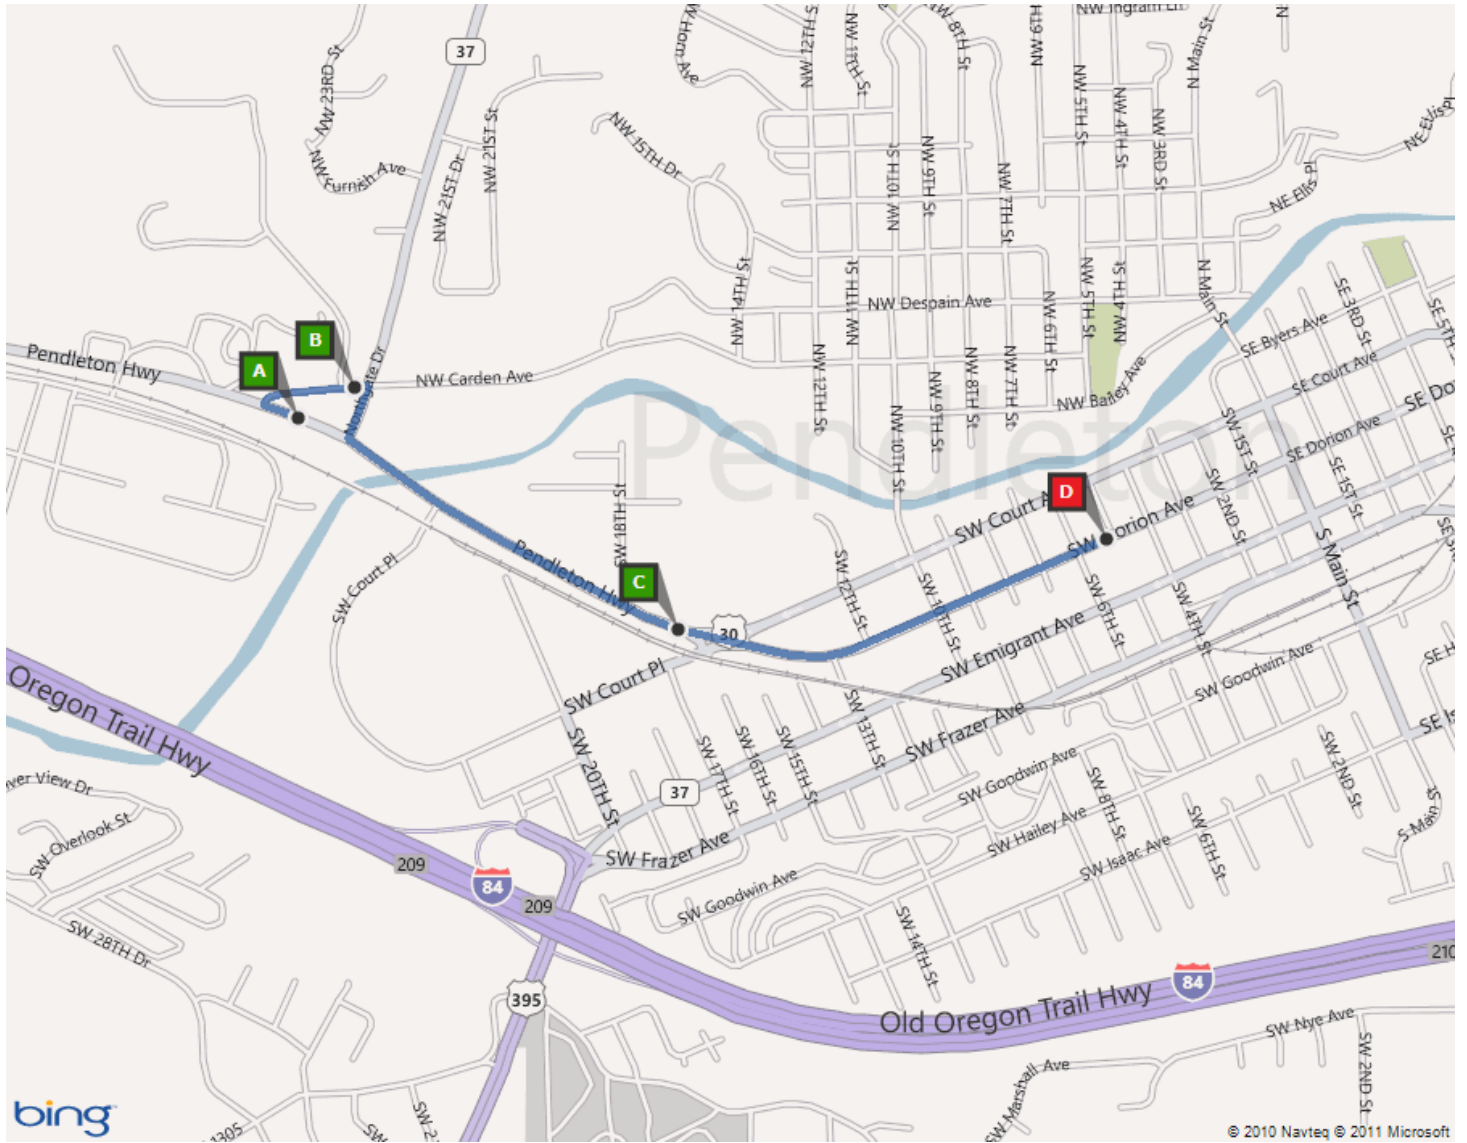

## Shuttle Bus Route

The shuttle bus will run a loop stopping at the following locations:

- A: EOCI 2500 Westgate, parking lot next to the baseball field.
- B: Blue Mountain Community College, parking lot
- C: Pendleton Convention Center
- D: Vert Auditorium, 500 SW Dorian Ave.